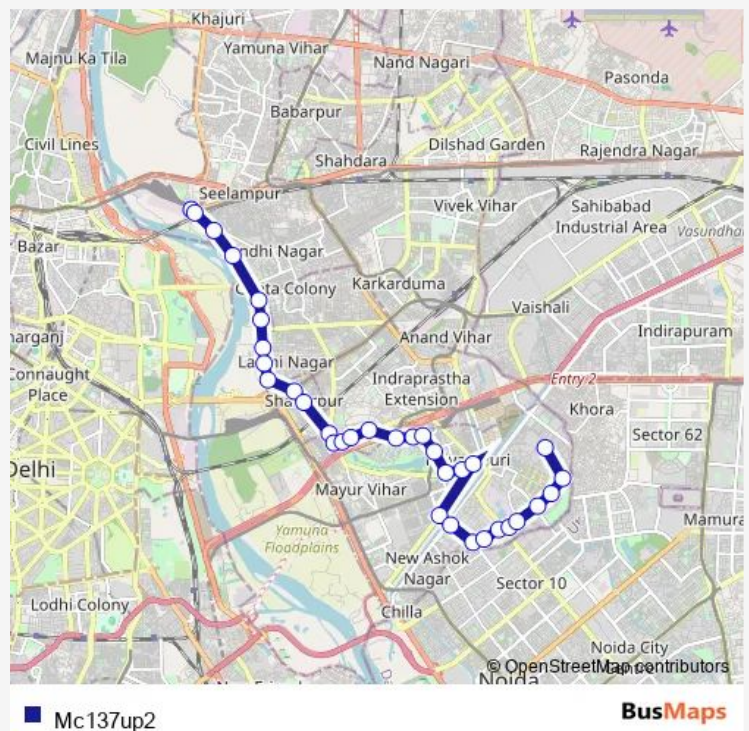

Bus Mc137up2

[Go to website](#)

Direction

Shahstri Park Dmrc Depot — Mayur Vihar Phase III (T)
Paper Market

34 stops

[Open route schedule](#)

Shahstri Park Dmrc Depot

Shastri Park Metro Station

Shakarpur School Block

Ganesh Nagar

Mother Dairy

Mother Dairy Crossing

Dharma Apartment

Govt Model School / Ambedkar Park

East Vinod Nagar Depot

Mayur Vihar Phase 2 (T)

Radha Swami Satsang

Lal Bahadur Shashtri Hospital

Chand Cinema

Route schedule

Shahstri Park Dmrc Depot — Mayur Vihar Phase III (T)
Paper Market

Monday 04:59-16:46

Tuesday 04:59-16:46

Wednesday 04:59-16:46

Thursday 04:59-16:46

Friday 04:59-16:46

Saturday 04:59-16:46

Sunday 04:59-16:46

Route info

Direction: Shahstri Park Dmrc Depot

Stops: 34

Trip Duration: 1 hour 4 min