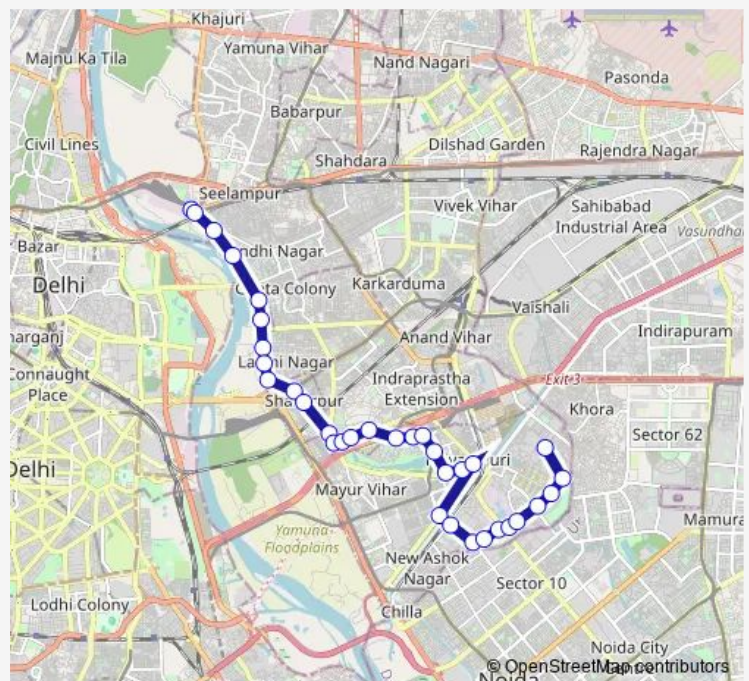

Shakarpur School Block

Ganesh Nagar

Mother Dairy

Mother Dairy Crossing

Dharma Apartment

Govt Model School / Ambedkar Park

East Vinod Nagar Depot

Mayur Vihar Phase 2 (T)

Thursday 04:59-16:46

Friday 04:59-16:46

Saturday 04:59-16:46

Sunday 04:59-16:46

Route info

Direction: Shahstri Park Dmrc Depot

Stops: 34

Trip Duration: 1 hour 4 min