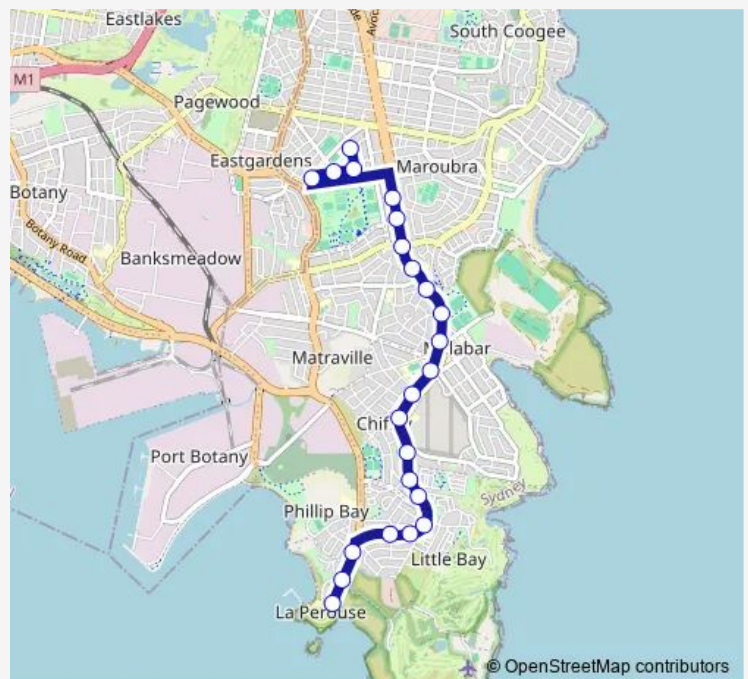

School Bus 736e La Perouse to South Sydney High School

[Go to website](#)

Direction

Anzac Pde Terminus — South Sydney High School, Paine St

23 stops

[Open route schedule](#)

- Anzac Pde Terminus
- Anzac Pde After Goorawahl Av
- Anzac Pde Before Canara Av
- Anzac Pde Opp Budd Av
- Anzac Pde Opp Jennifer St
- Anzac Pde Opp Pine Av
- Anzac Pde After Little Bay Rd
- Anzac Pde At Nyan St
- Anzac Pde At Kenny Av
- Anzac Pde At Forrest St
- Anzac Pde Before Mitchell St
- Matraville Sports HS, Anzac Pde
- Anzac Pde After Lawson St
- Anzac Pde At Hillary Pde
- Anzac Pde At Kain Av
- Anzac Pde Opp St Spyridon College
- Memorial Reserve, Anzac Pde
- Anzac Pde At Murray St
- Anzac Pde At Wade St
- Walsh Av At Donovan Av
- Donovan Av After Wild St

Route schedule

Anzac Pde Terminus — South Sydney High School, Paine St

Monday	08:19
Tuesday	08:19
Wednesday	08:19
Thursday	08:19
Friday	08:19
Saturday	—
Sunday	—

Route info

Direction: Anzac Pde Terminus

Stops: 23

Trip Duration: 0 hour 16 min

736e — La Perouse to South Sydney High School

Donovan Av At Paine St

South Sydney High School, Paine St

736e School Bus time schedules and route maps are available in an offline PDF at busmaps.com. Use the busmaps.com website to see live bus times, train schedule or subway schedule, and step-by-step directions for all public transit in Sydney