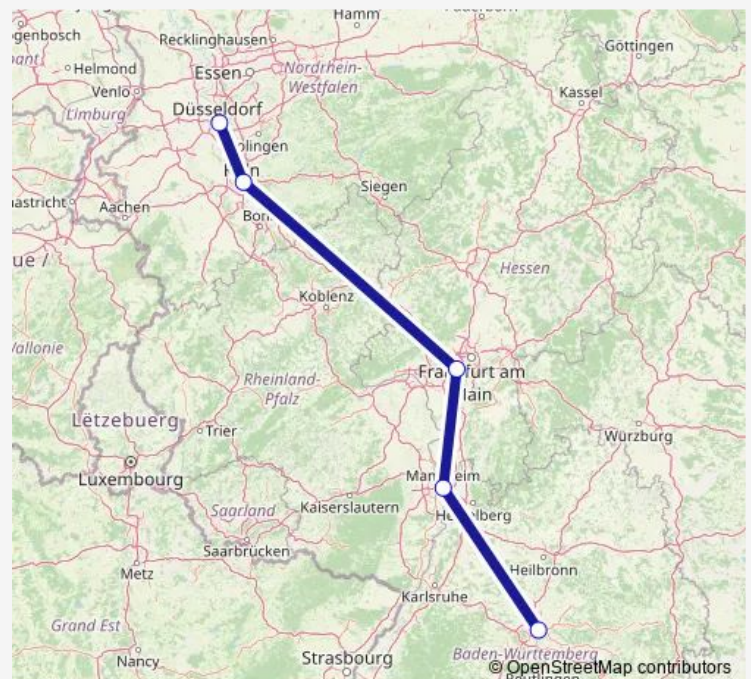

Rail ICE 918

[Go to website](#)

Direction

Stuttgart Hbf — Düsseldorf Hbf

5 stops

[Open route schedule](#)

Stuttgart Hbf

Mannheim Hbf

Frankfurt(M) Flughafen Fernbf

Köln Messe/Deutz Gl.11-12

Düsseldorf Hbf

Route schedule

Stuttgart Hbf — Düsseldorf Hbf

Monday	06:40
Tuesday	06:40
Wednesday	06:40
Thursday	06:40
Friday	06:40
Saturday	06:21
Sunday	—

Route info

Direction: Stuttgart Hbf

Stops: 5

Trip Duration: 2 hour 50 min

ICE 918

ICE 918 Rail time schedules and route maps are available in an offline PDF at busmaps.com. Use the busmaps.com website to see live bus times, train schedule or subway schedule, and step-by-step directions for all public transit in Stuttgart

The schedule is provided in the local timezone. Times with "(+1)" indicate departures on the next day.

PDF file created on 2025-01-31

2024 BusMaps.com - All Rights Reserved