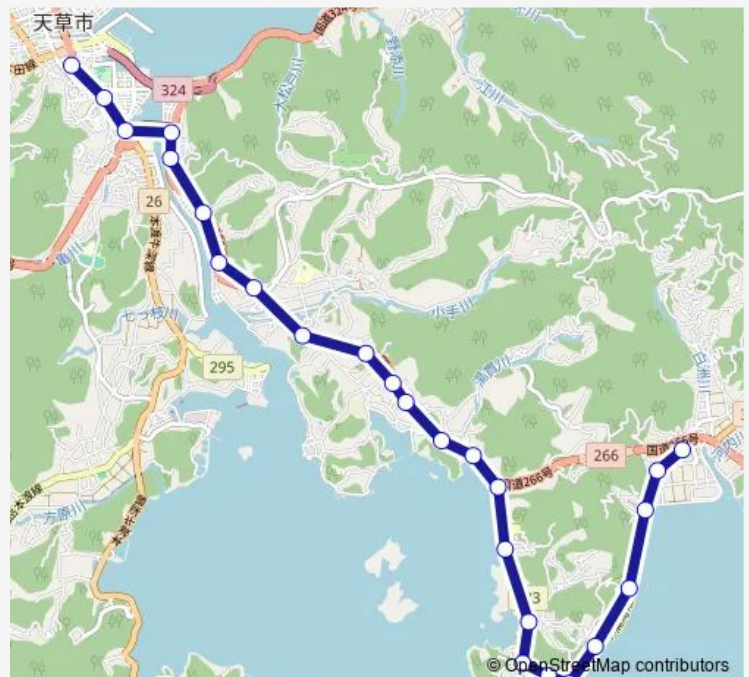

Thursday 08:55-14:25

Friday 08:55-14:25

Saturday 13:00

Sunday 13:00

Route info

Direction: 栖本病院前

Stops: 25

Trip Duration: 0 hour 27 min

■ 15 : 栖本病院前→金焼下浦 b p →本渡バスセンター

BusMaps

瀬戸大橋 (栖本)

天草中央総合病院前

太田町

本渡バスセンター

Bus time schedules and route maps are available in an offline PDF at busmaps.com. Use the busmaps.com website to see live bus times, train schedule or subway schedule, and step-by-step directions for all public transit in Amakusa