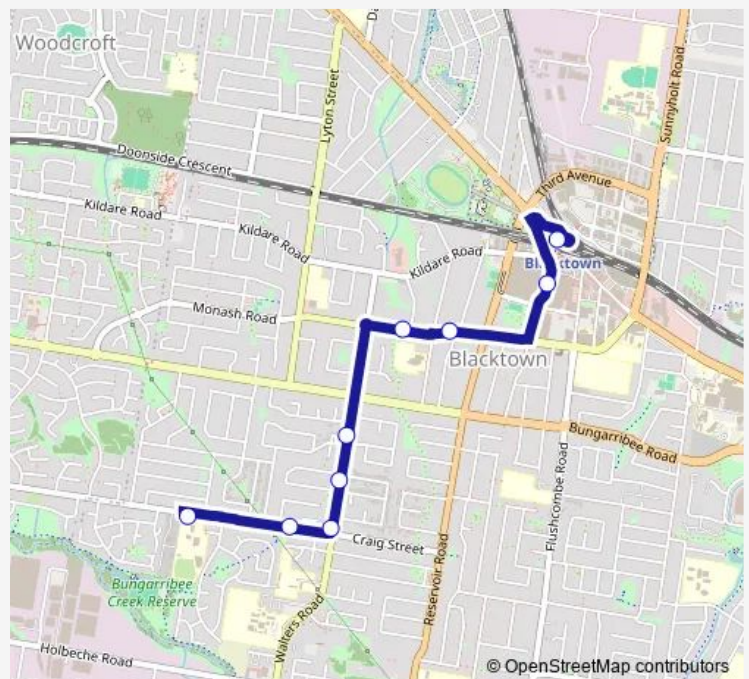

School Bus 6521 Tyndale Christian School to Blacktown Station

[Go to website](#)

Direction

Tyndale Christian School, Bus Bay, Douglas Rd — Blacktown Interchange

9 stops

[Open route schedule](#)

Tyndale Christian School, Bus Bay, Douglas Rd

Douglas Rd At Starr Pl

Walters Rd At Douglas Rd

Walters Rd Before Bellevue St

Leicester Square Shops, Walters Rd

Newton Rd Before Meroo St

Newton Rd Opp Kirkman Rd

Westpoint Bus Interchange, Stand 2

Blacktown Interchange

Route schedule

Tyndale Christian School, Bus Bay, Douglas Rd — Blacktown Interchange

Monday 15:18

Tuesday 15:18

Wednesday 15:18

Thursday 15:18

Friday 15:18

Saturday —

Sunday —

Route info

Direction: Tyndale Christian School, Bus Bay, Douglas Rd

Stops: 9

Trip Duration: 0 hour 11 min

6521 School Bus time schedules and route maps are available in an offline PDF at busmaps.com. Use the busmaps.com website to see live bus times, train schedule or subway schedule, and step-by-step directions for all public transit in Parramatta