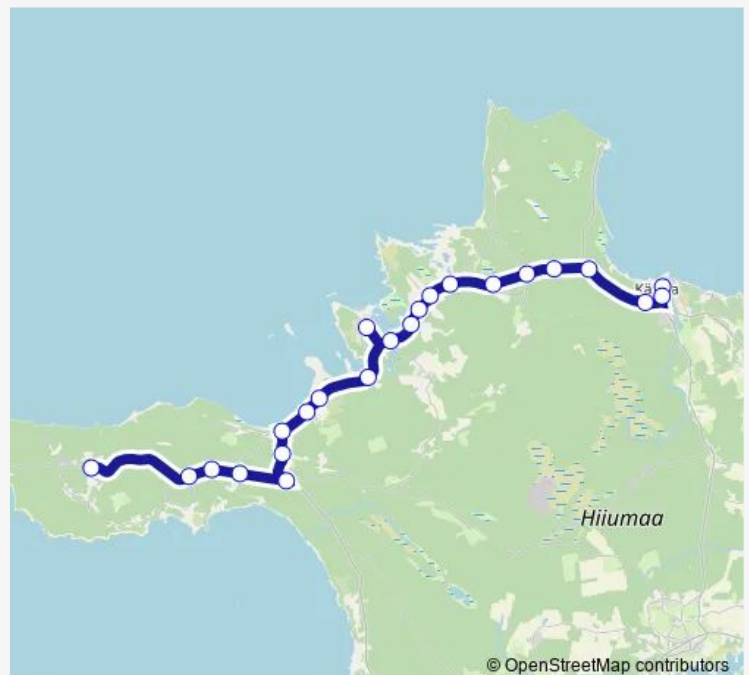

Stops: 23

Trip Duration: 0 hour 37 min

6521 — Kärdla - Viskoosa - Luidja - Kõpu

Märjakaasiku

Kõpu

6521 Bus time schedules and route maps are available in an offline PDF at busmaps.com. Use the busmaps.com website to see live bus times, train schedule or subway schedule, and step-by-step directions for all public transit in Kaerdla