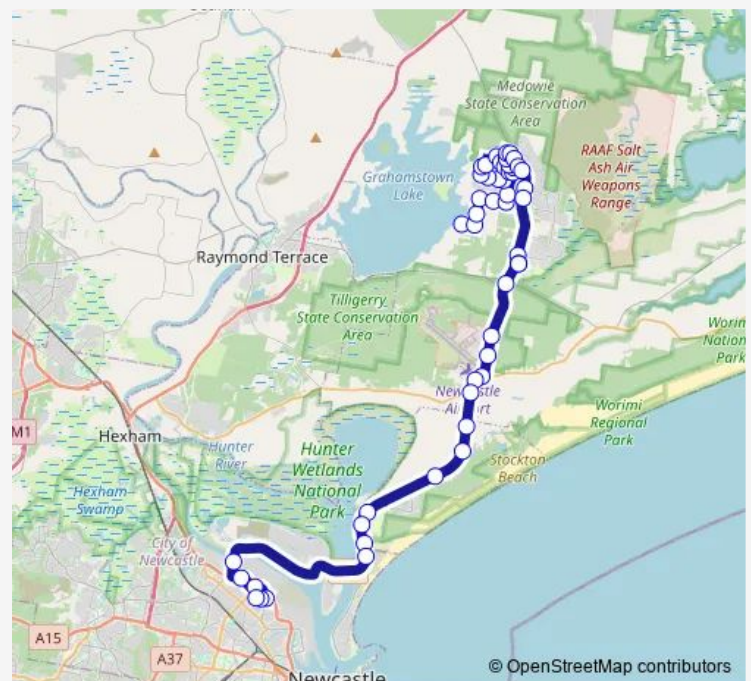

Lewis Dr Before Summers Cl

Lewis Dr After Summers Cl

Lewis Dr Before Fisher Rd

Route schedule

Grahamstown Rd Opp 40 — San Clemente High School, Crebert St

Monday 07:12

Tuesday 07:12

Wednesday 07:12

Thursday 07:12

Friday 07:12

Saturday —

Sunday —

Route info

Direction: Grahamstown Rd Opp 40

Stops: 50

Trip Duration: 0 hour 53 min

Medowie Rd Opp Blueberry Rd

South St Before Sylvan Av

South St After Championship Dr

Medowie Rd At Richardson Rd

Medowie Rd Opp Raaf Base North Gate

Medowie Rd Opp Raaf Base Williamtown South Gate

Nelson Bay Rd Opp Medowie Rd

Nelson Bay Rd At Taylor Rd

Stockton Cemetery, Nelson Bay Rd

Tourle Street Bridge, Tourle St

Industrial Dr After Woodstock St

Industrial Dr Opp Avon St

Mayfield East Public School, Ingall St

Crebert St Before Fawcett St