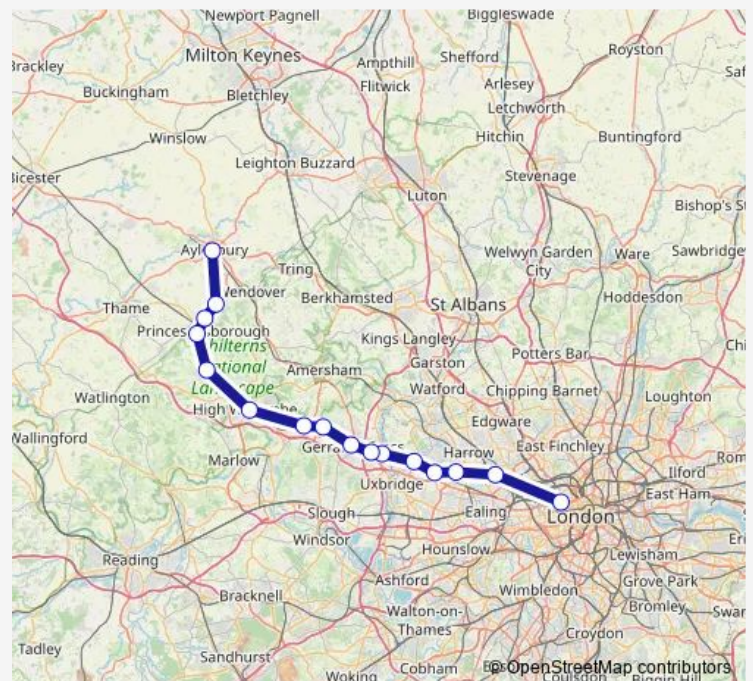

High Wycombe

Saunderton

Princes Risborough

Monks Risborough

Little Kimble

Aylesbury

Route schedule

London Marylebone — Aylesbury

Monday 06:13-00:10⁺¹

Tuesday 00:10-00:10⁺¹

Wednesday 00:10-00:10⁺¹

Thursday 00:10-00:10⁺¹

Friday 00:10-00:10⁺¹

Saturday 00:10-00:10⁺¹

Sunday 00:10-23:50

Route info

Direction: London Marylebone

Stops: 16

Trip Duration: 1 hour 25 min

■ Ch:Myb->Ays — CH train service from MYB to Ays

Direction

London Marylebone — Aylesbury

10 stops

[Open route schedule](#)

London Marylebone

Harrow-on-the-Hill

Rickmansworth

Chorleywood

Chalfont & Latimer

Amersham

Great Missenden

Wendover