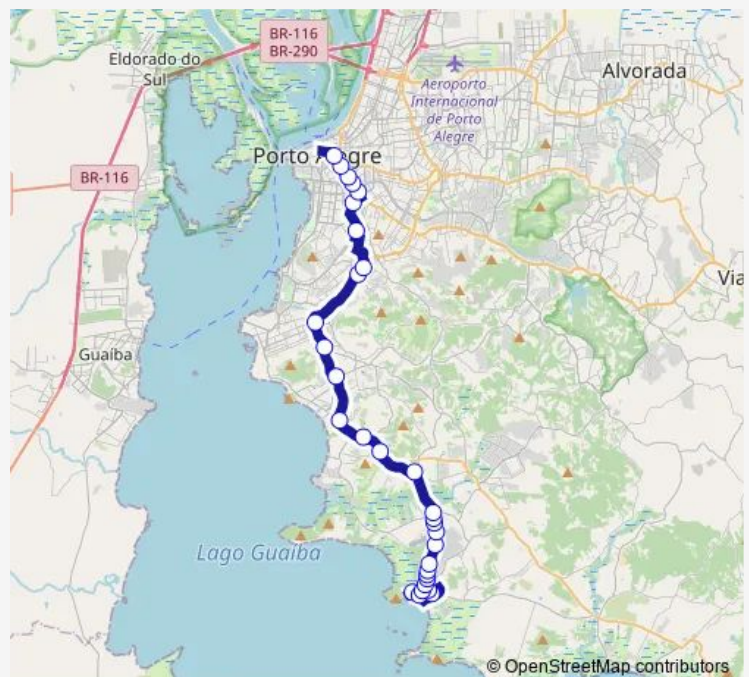

Juca Batista AL 770 Manlec

Eduardo Prado 330

Route schedule

Heitor Vieira 187 — Joao Pessoa DF 31 Faculdade DE Direito - Ufrgs

Monday 17:40-18:10

Tuesday 17:40-18:10

Wednesday 17:40-18:10

Thursday 17:40-18:10

Friday 17:40-18:10

Saturday —

Sunday —

Route info

Direction: Heitor Vieira 187

Stops: 31

Trip Duration: 1 hour 10 min

R68 — Rapida Belem Novo(VIA Cavalhada)