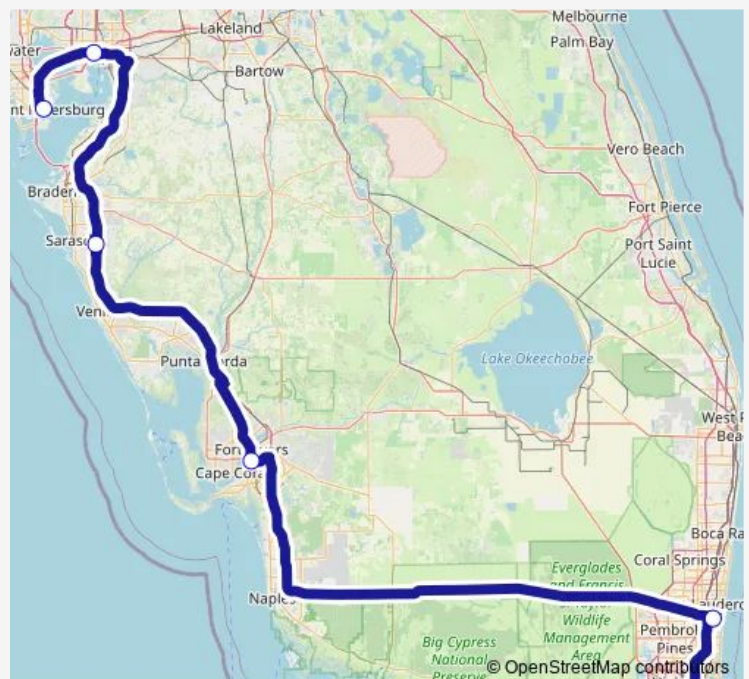

Wednesday 14:50-15:50

Thursday 14:50-18:30

Friday 14:50-18:30

Saturday 14:50-18:30

Sunday 14:50-18:30

Route info

Direction: Miami Intermodal Center

Stops: 6

Trip Duration: 6 hour 25 min

FlixBus 2420 — Tampa - Miami

Direction

St. Petersburg (FL) — Miami Intermodal Center

6 stops

[Open route schedule](#)

St. Petersburg (FL)

Tampa Bus Station