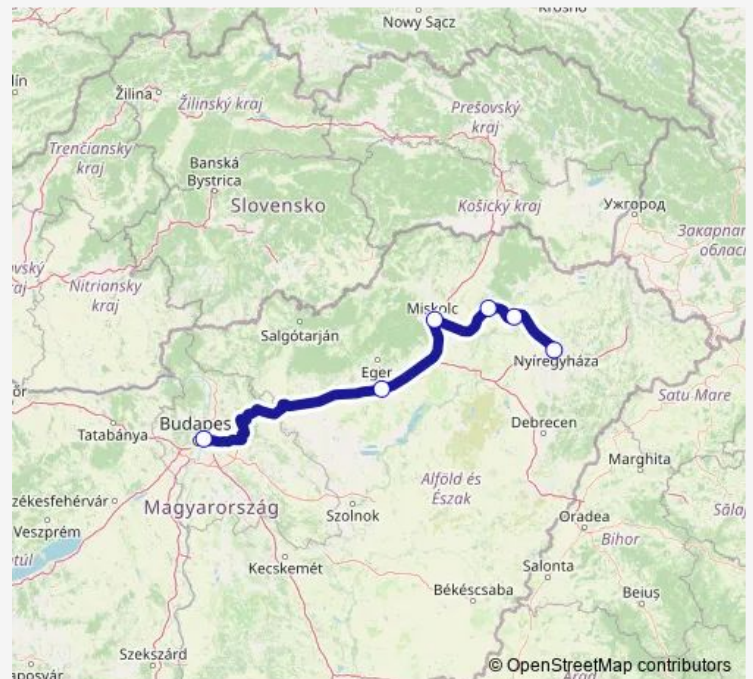

Rail IC 658 Vércse

[Go to website](#)

Direction

Nyíregyháza — Budapest-Keleti

6 stops

[Open route schedule](#)

Nyíregyháza

Tokaj

Szerencs

Miskolc-Tiszai

Füzesabony

Budapest-Keleti

Route schedule

Nyíregyháza — Budapest-Keleti

Monday 17:26

Tuesday 17:26

Wednesday 17:26

Thursday 17:26

Friday 17:26

Saturday 17:26

Sunday 17:26

Route info

Direction: Nyíregyháza

Stops: 6

Trip Duration: 3 hour 19 min

■ IC 658 Vércse

BusMaps

Direction

undefined — undefined

0 stops

[Open route schedule](#)

Route schedule