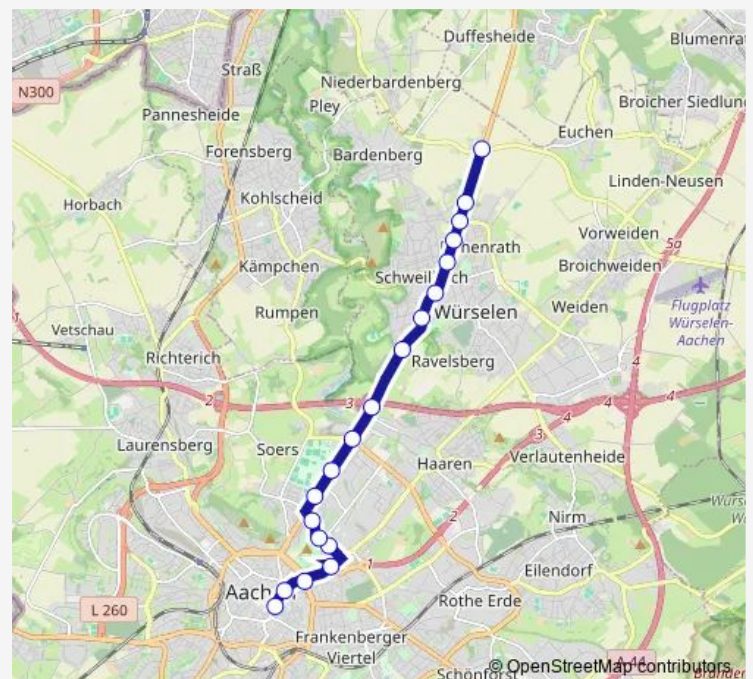

Route schedule

Würselen, Birk — Aachen, Bushof

Monday

—

Tuesday

—

Wednesday

—

Route info

Direction: Würselen, Birk

Stops: 18

Trip Duration: 0 hour 20 min

■ 51e — zusätzliche Einsatzwagen an Schultagen

Direction

Aachen, Elisenbrunnen — Würselen, Birk

19 stops

[Open route schedule](#)

Aachen, Elisenbrunnen

Aachen, Bushof

Aachen, Hansemannplatz

Aachen, Blücherplatz

Aachen, Stawag

Aachen, Carolus Thermen

Aachen, Rolandstraße

Saturday

20:22

Sunday

14:13-17:43

Route info

Direction: Aachen, Elisenbrunnen

Stops: 19

Trip Duration: 0 hour 26 min