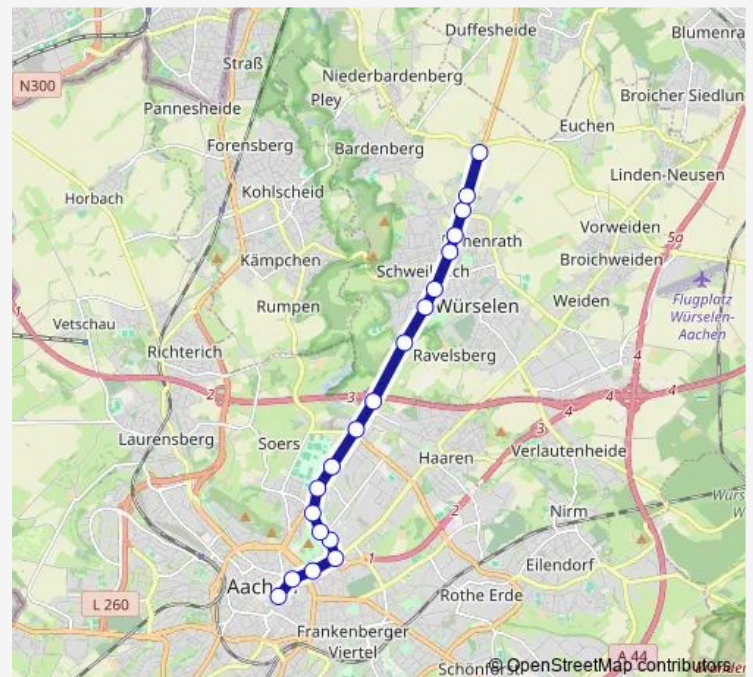

Würselen, Birk

Route schedule

Aachen, Elisenbrunnen — Würselen, Birk

Monday —

Tuesday —

Wednesday —

Thursday —

Friday —

Saturday 20:22

Sunday 14:13-17:43

Route info

Direction: Aachen, Elisenbrunnen

Stops: 19

Trip Duration: 0 hour 26 min

■ 51e

BusMaps

Direction

Würselen, Birk — Aachen, Bushof

18 stops

[Open route schedule](#)

Würselen, Birk

Würselen, Immeln

Würselen, Gouleystraße

Würselen, Brückweg

Friday

—

Saturday

—

Sunday

09:51-12:48

Route info

Direction: Würselen, Birk