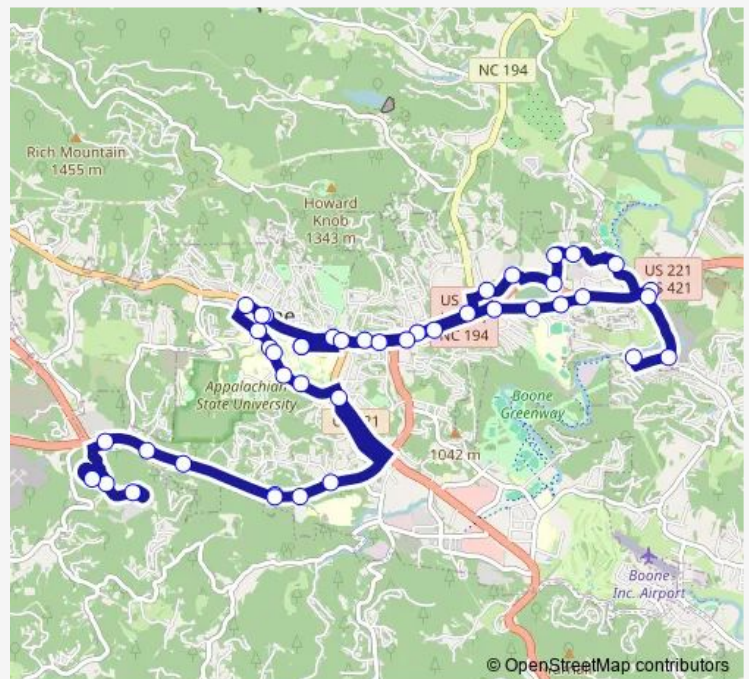

[Go to website](#)

Direction
 Hospitality House — Bamboo Rd / Kangaroo Express
 43 stops
[Open route schedule](#)

- Hospitality House
- Brookhollow Rd / Bamboo Rd
- Bamboo Rd / US 421
- Brookshire Park
- Mountaineer Village 1
- Mountaineer Village 2
- Yosef Dr / King St
- East Village
- Meadowhill Estates
- New Market
- King St / Farthing St
- Kingswood
- Earth Fare
- ASU College St Station
- King St / N Depot St
- ASU Schaefer Center
- ASU Garwood Hall
- ASU Convocation Center
- Casa Rustica
- NC 105 Crosswalk
- Cottages of Boone 1

Route schedule

Hospitality House — Bamboo Rd / Kangaroo Express

Monday	06:41-18:38
Tuesday	06:41-18:38
Wednesday	06:41-18:38
Thursday	06:41-18:38
Friday	06:41-18:38
Saturday	—
Sunday	—

Route info

Direction: Hospitality House
 Stops: 43
 Trip Duration: 1 hour 15 min

ASU Skywalk

ASU Peacock Traffic Light

Jimmy Smith Park

Water St / King St

King St / Depot St

ASU College St Station

Dan'l Boone Inn

King St / Hillside Dr

The schedule is provided in the local timezone. Times with "(+1)" indicate departures on the next day.

PDF file created on 2025-01-16

2024 BusMaps.com - All Rights Reserved