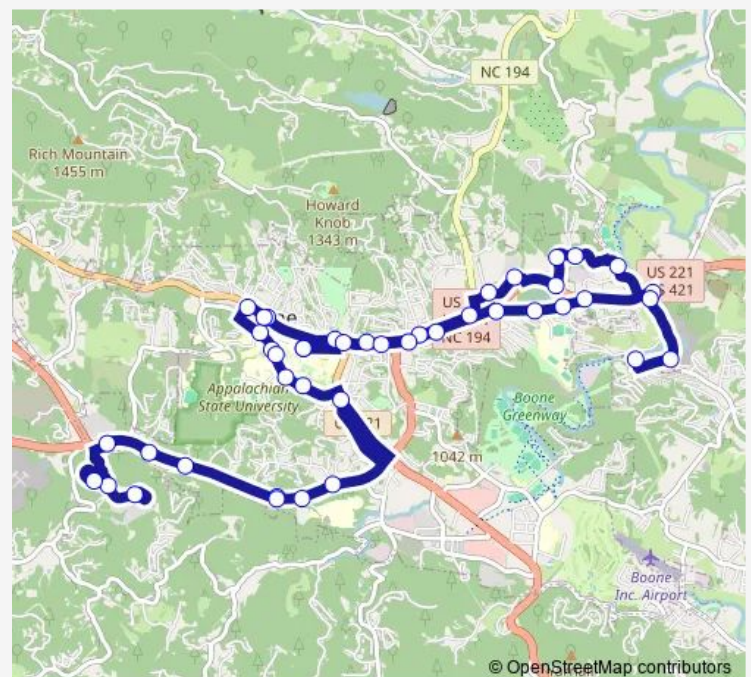

Thursday 06:41-18:38

Friday 06:41-18:38

Saturday —

Sunday —

Route info

Direction: Hospitality House

Stops: 43

Trip Duration: 1 hour 15 min

Highland Crossing

ASU Skywalk

ASU Peacock Traffic Light

Jimmy Smith Park

Water St / King St

King St / Depot St

ASU College St Station

Dan'l Boone Inn