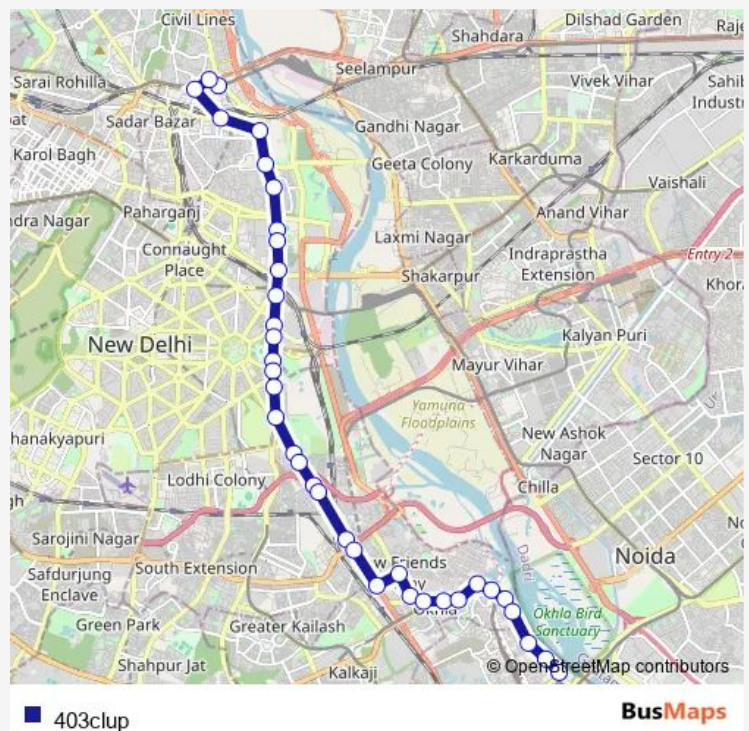

Nizamuddin Extension

Bhogal (Jungpura)

Bhogal

Route schedule

Isbt Kashmere Gate Terminal — Okhla Extension (Abul Fazl Encalve)

Monday 06:55-19:53

Tuesday 06:55-19:53

Wednesday 06:55-19:53

Thursday 06:55-19:53

Friday 06:55-19:53

Saturday 06:55-19:53

Sunday 06:55-19:53

Route info

Direction: Isbt Kashmere Gate Terminal

Stops: 36

Trip Duration: 1 hour 16 min