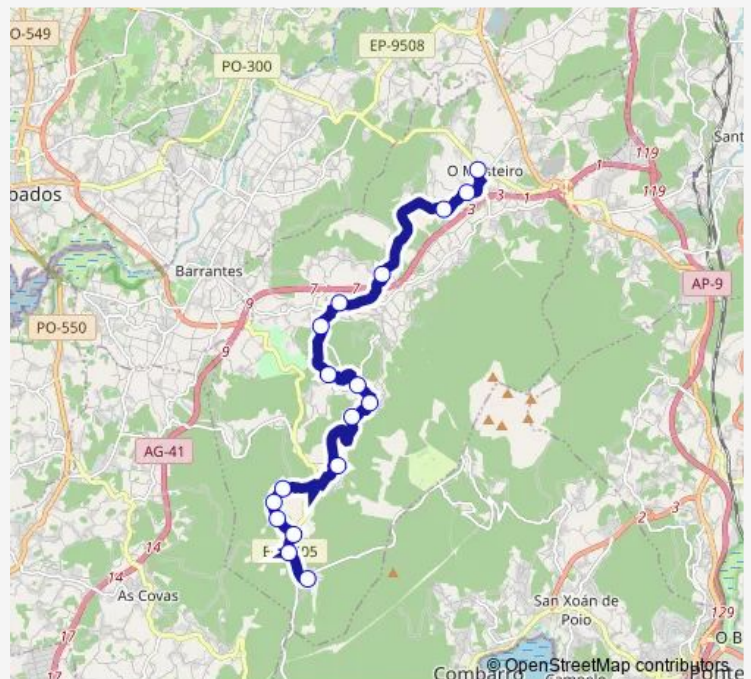

Cuchin

Vacariza

Vicaño

Valboa I

Valboa Ii

Busto

Route schedule

CPI de Mosteiro-Meis — Busto

Monday —

Tuesday 15:47

Wednesday 15:47

Thursday —

Friday 15:47

Saturday —

Sunday —

Route info

Direction: CPI de Mosteiro-Meis

Stops: 17

Trip Duration: 0 hour 36 min

■ XG814032 — CPI de Mosteiro-Meis-Busto

XG814032 Bus time schedules and route maps are available in an offline PDF at busmaps.com. Use the busmaps.com website to see live bus times, train schedule or subway schedule, and step-by-step directions for all public transit in Pontevedra