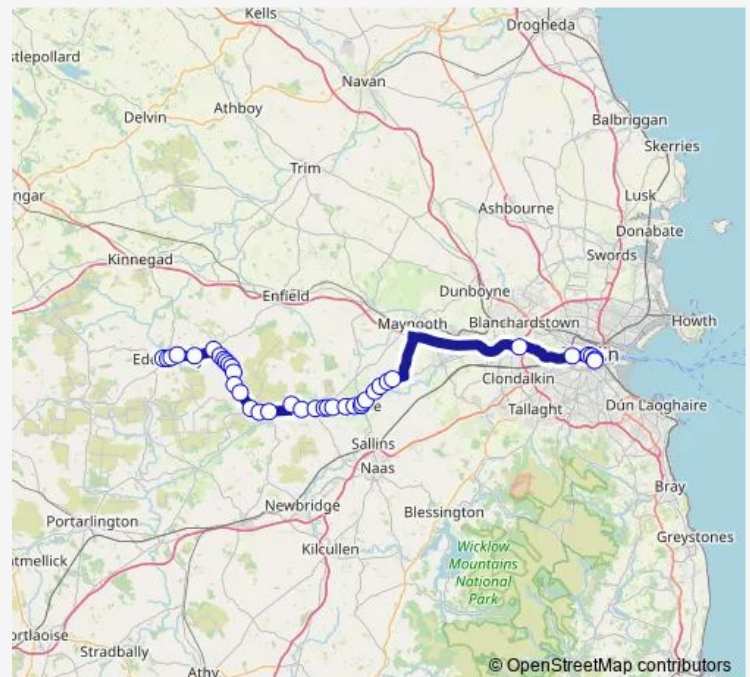

Father Kearns Street

Kishawanny Bridge

High Road Gap

Carbury

Newbury Cross

Ashgrove

Derrinturn

Dreenane Park

Cross of Brockagh

Downings North

Barrington Court

Route schedule

Edenderry Shopping Centre — Merrion Square West

Monday 06:25

Tuesday 06:25

Wednesday 06:25

Thursday 06:25

Friday 06:25

Saturday —

Sunday —

Route info

Direction: Edenderry Shopping Centre

Stops: 38

Trip Duration: 2 hour 11 min

Richardstown

Irishtown Upper

Ovidstown

Baybush

Liffey Valley Sc

Heuston Station

Bachelors Walk

South Townsend Street