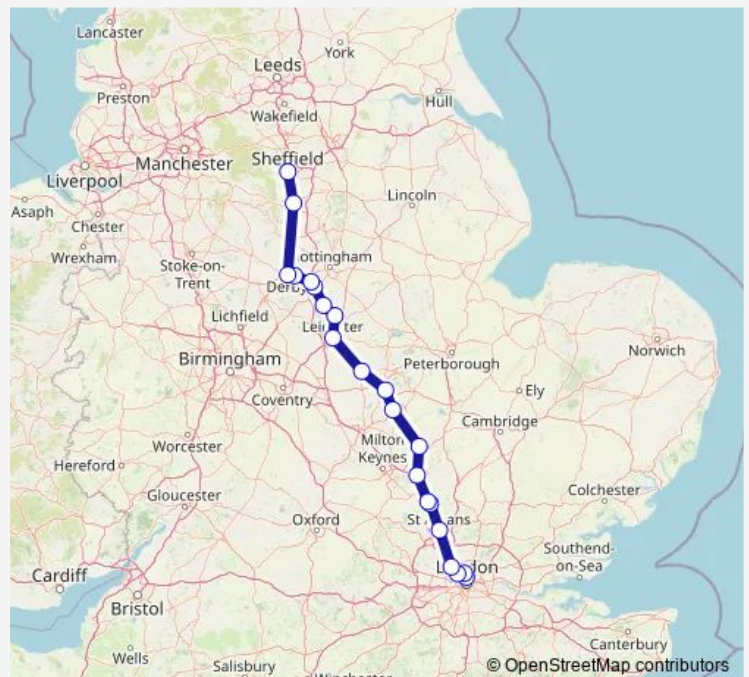

### Route schedule

London St Pancras International — Sheffield

Monday 05:59-22:20

Tuesday 05:59-22:20

Wednesday 05:59-22:20

Thursday 05:59-22:20

Friday 05:59-22:20

Saturday 05:48-21:32

### Route info

Direction: London St Pancras International

Stops: 23

Trip Duration: 2 hour 45 min

■ Em:Stp->Shf — EM train service from STP to Shf

Chesterfield

Sheffield