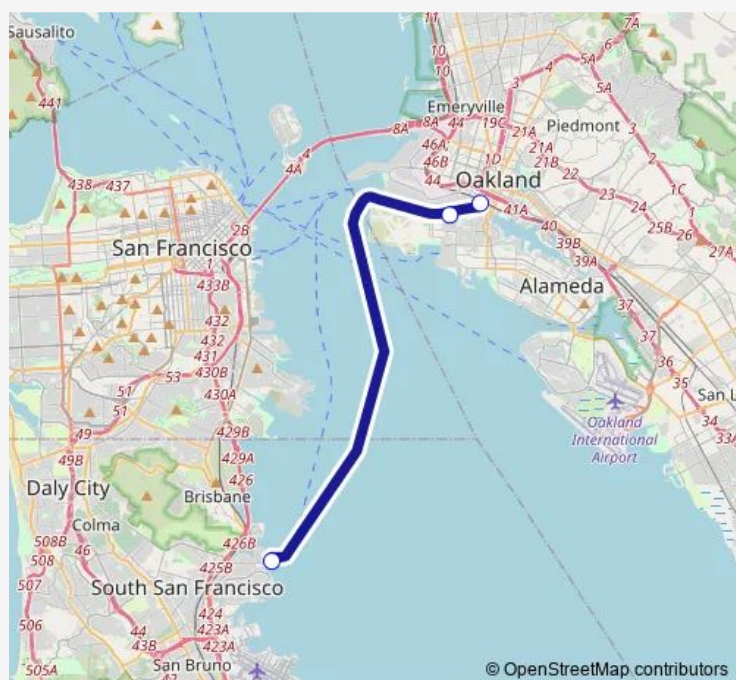

Ferry Ssf South San Francisco

[Go to website](#)

Direction

South San Francisco Ferry Terminal — Main Street Alameda Ferry Terminal

3 stops

[Open route schedule](#)

South San Francisco Ferry Terminal

Oakland Ferry Terminal

Main Street Alameda Ferry Terminal

Route schedule

South San Francisco Ferry Terminal — Main Street Alameda Ferry Terminal

Monday 07:10-17:20

Tuesday 07:10-17:20

Wednesday 07:10-17:20

Thursday 07:10-17:20

Friday 07:10-17:20

Saturday —

Sunday —

Route info

Direction: South San Francisco Ferry Terminal

Stops: 3

Trip Duration: 1 hour 0 min

Ssf — South San Francisco

Direction

Main Street Alameda Ferry Terminal — South San Francisco Ferry Terminal

3 stops

[Open route schedule](#)

Main Street Alameda Ferry Terminal

Oakland Ferry Terminal

South San Francisco Ferry Terminal

Route schedule