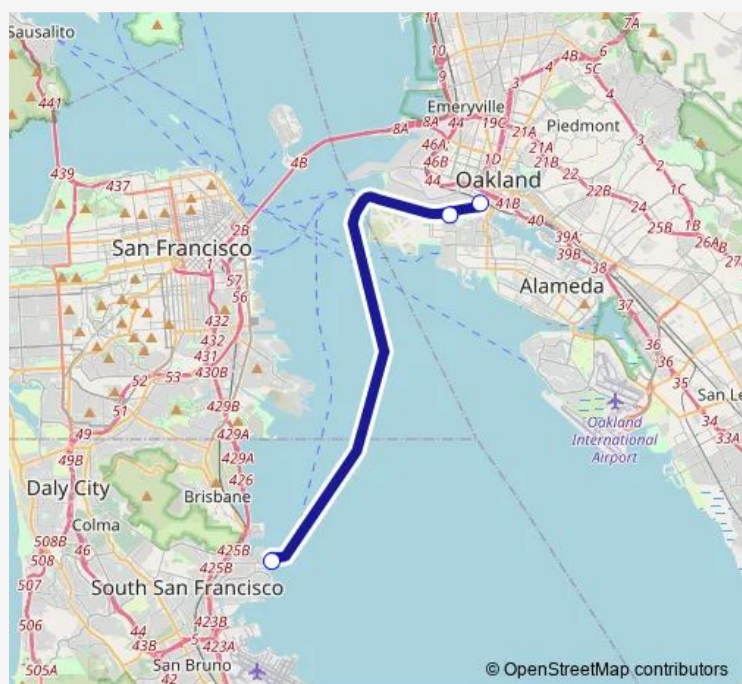

Ferry SSF South San Francisco

[Go to website](#)

Direction
 South San Francisco Ferry Terminal — Main Street Alameda Ferry Terminal
 3 stops
[Open route schedule](#)

- South San Francisco Ferry Terminal
- Oakland Ferry Terminal
- Main Street Alameda Ferry Terminal

Route schedule
 South San Francisco Ferry Terminal — Main Street Alameda Ferry Terminal

| | |
|-----------|-------------|
| Monday | 07:10-17:20 |
| Tuesday | 07:10-17:20 |
| Wednesday | 07:10-17:20 |
| Thursday | 07:10-17:20 |
| Friday | 07:10-17:20 |
| Saturday | — |
| Sunday | — |

Route info
 Direction: South San Francisco Ferry Terminal
 Stops: 3
 Trip Duration: 1 hour 0 min

Direction

Main Street Alameda Ferry Terminal — South San Francisco Ferry Terminal

3 stops

[Open route schedule](#)

Wednesday 06:05-16:25

Thursday 06:05-16:25

Friday 06:05-16:25

Saturday —

Sunday —

Route info

Direction: Main Street Alameda Ferry Terminal

Stops: 3