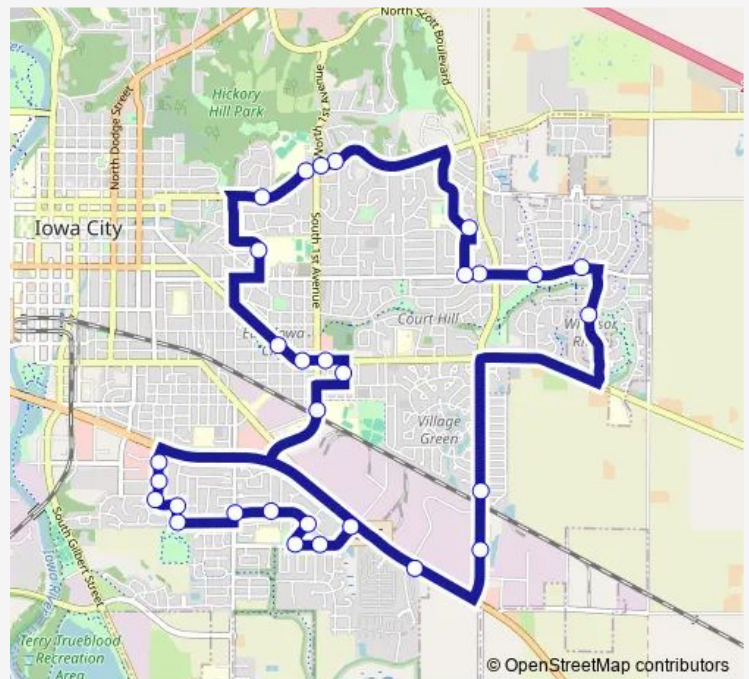

Bus 3P PM Eastside Loop

[Go to website](#)

Direction

Regina Education Center — Rochester Ave & 1st Ave

30 stops

[Open route schedule](#)

Regina Education Center

Rochester Ave & Windsor Court

Lakeside Dr & Miami Dr

Miami Dr & California Ave

California Ave & Grantwood St

California Ave & Sycamore St

Burns Ave & Taylor Dr

Taylor Dr & Sandusky Dr

Sandusky Dr & Broadway St

Crosspark Ave & Broadway St

Broadway St 1900 Block

Hwy 6 East & Heinz Rd

Scott Blvd & Systems Unlimited

Route schedule

Regina Education Center — Rochester Ave & 1st Ave

Monday 15:05-16:05

Tuesday 15:05-16:05

Wednesday 15:05-16:05

Thursday 15:05-16:05

Friday 15:05-16:05

Saturday —

Sunday —

Route info

Direction: Regina Education Center

Stops: 30

Trip Duration: 0 hour 50 min