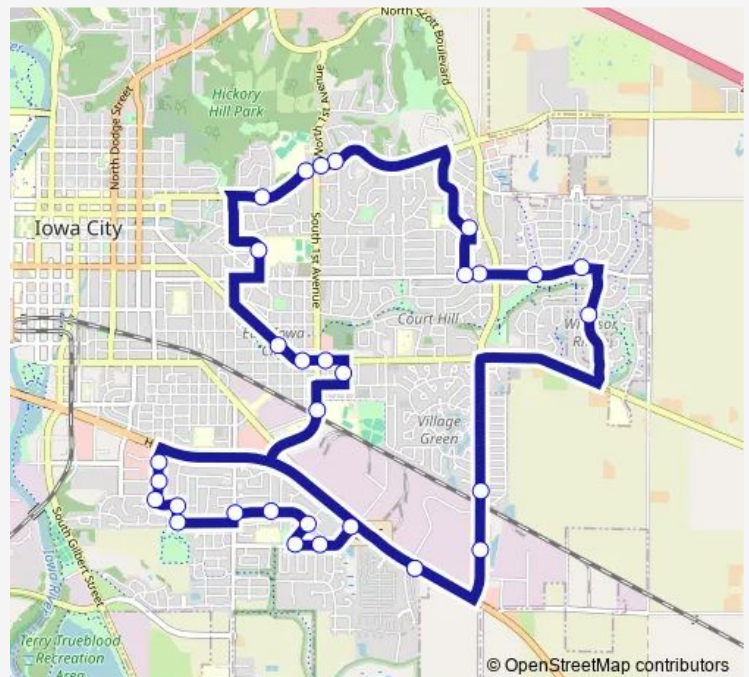

Bus 3p PM Eastside Loop

[Go to website](#)

Direction

Regina Education Center — Rochester Ave & 1st Ave

30 stops

[Open route schedule](#)

Regina Education Center

Rochester Ave & Windsor Court

Lakeside Dr & Miami Dr

Miami Dr & California Ave

California Ave & Grantwood St

California Ave & Sycamore St

Burns Ave & Taylor Dr

Taylor Dr & Sandusky Dr

Sandusky Dr & Broadway St

Crosspark Ave & Broadway St

Broadway St 1900 Block

Hwy 6 East & Heinz Rd

Scott Blvd & Systems Unlimited

Route schedule

Regina Education Center — Rochester Ave & 1st Ave

Monday 15:05-16:05

Tuesday 15:05-16:05

Wednesday 15:05-16:05

Thursday 15:05-16:05

Friday 15:05-16:05

Saturday —

Sunday —

Route info

Direction: Regina Education Center

Stops: 30

Trip Duration: 0 hour 50 min