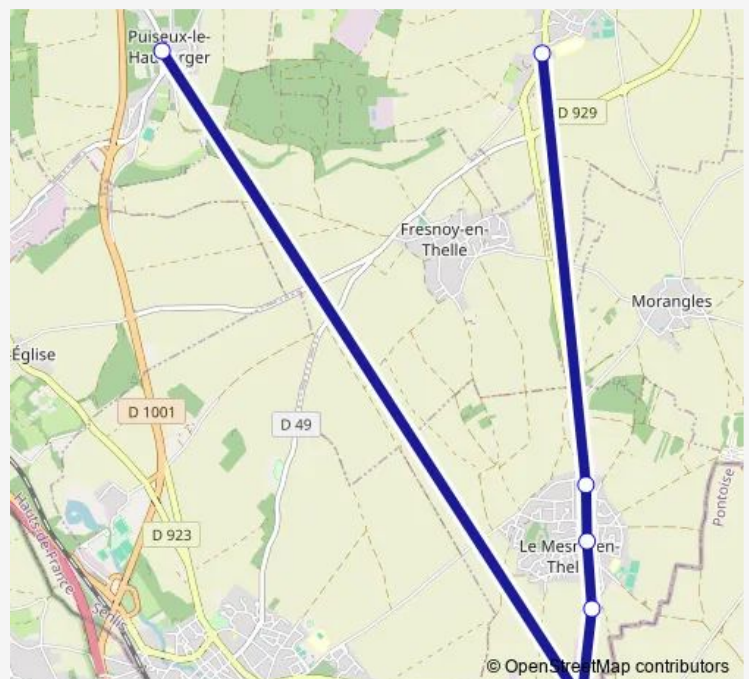

## Route schedule

Courcelles Bornel — Collège Henri Montherlant Neuilly

Monday 07:29

Tuesday 07:29

Wednesday 07:29

Thursday 07:29

Friday 07:29

Saturday —

## Route info

Direction: Courcelles Bornel

Stops: 9

Trip Duration: 0 hour 46 min

COLNEUITHELLE1 — Collège Henry de Montherlant  
Neuilly-en-Thelle**BusMaps**