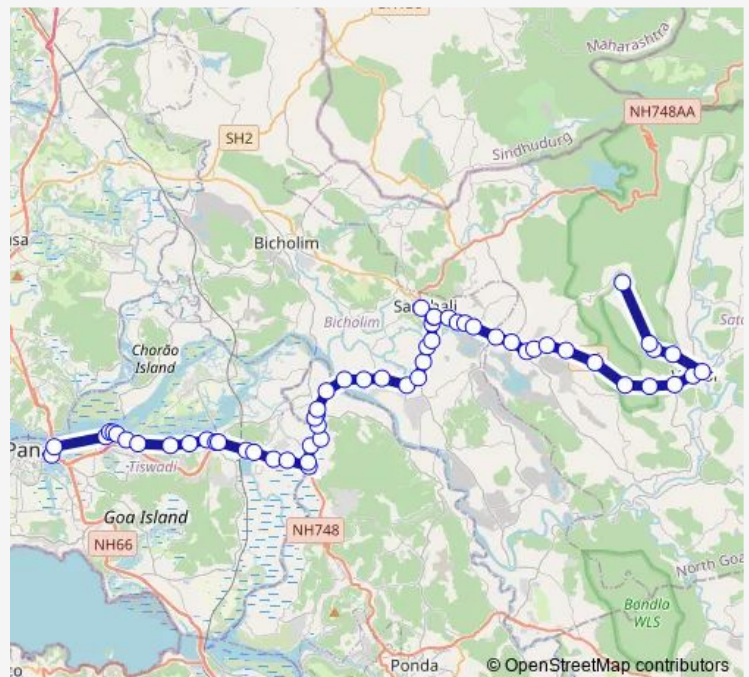

### Route info

Direction: Panaji KTC Bus Stand

Stops: 58

Trip Duration: 2 hour 15 min

■ PRV33 — Panaji - Zarme via Marcel

Tivre Pump

Orgao

Marcela Theatre