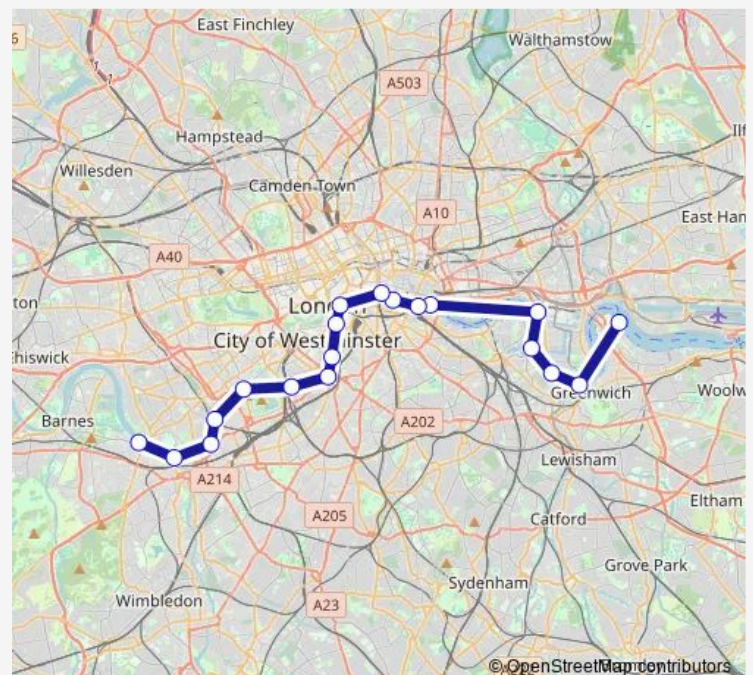

Embankment Pier

Blackfriars Pier

London Bridge City Pier

Canary Wharf Pier

Greenwich Pier

North Greenwich Pier

Barking Riverside Pier

Route schedule

Route info

Direction: Putney Pier

Stops: 15

Trip Duration: 1 hour 46 min

Direction

Putney Pier — North Greenwich Pier

19 stops

[Open route schedule](#)

Friday 15:40

Saturday —

Sunday —

Route info

Direction: Putney Pier

Stops: 16

Trip Duration: 1 hour 32 min

Direction

Friday 06:30

Saturday —

Sunday —

Route info

Direction: Putney Pier

Stops: 17

Trip Duration: 1 hour 52 min

Direction