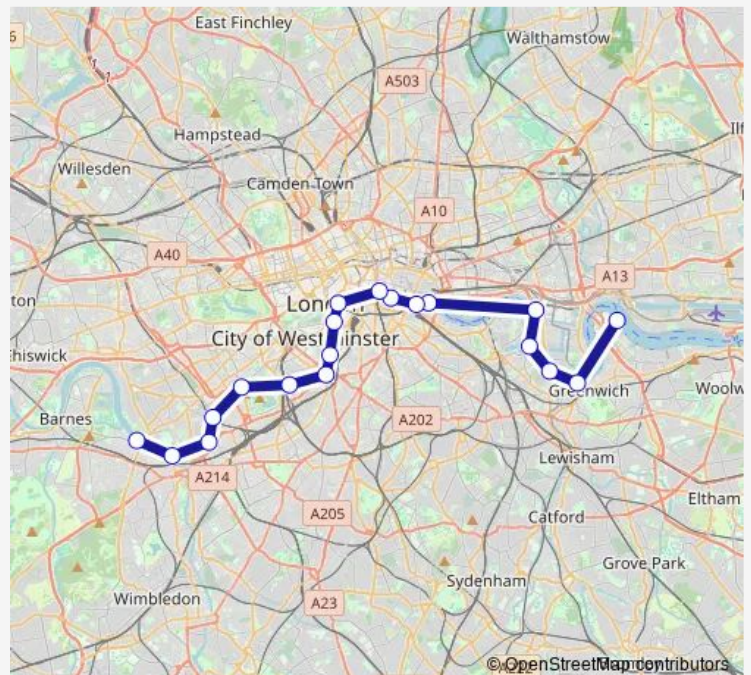

Embankment Pier

Blackfriars Pier

London Bridge City Pier

Canary Wharf Pier

Greenwich Pier

North Greenwich Pier

Barking Riverside Pier

Route schedule

Route info

Direction: Putney Pier

Stops: 15

Trip Duration: 1 hour 46 min

## Direction

Putney Pier — North Greenwich Pier

19 stops

[Open route schedule](#)

Putney Pier

Wandsworth Riverside Quarter Pier

Plantation Wharf Pier

Chelsea Harbour Pier

## Route info

Direction: Putney Pier

Stops: 19

Trip Duration: 1 hour 47 min