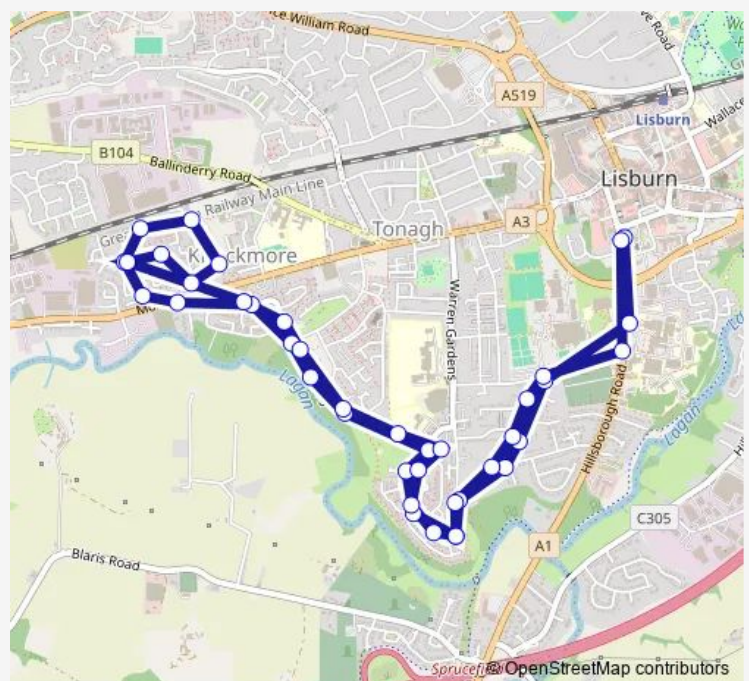

### Route schedule

Lisburn Buscentre — Lisburn Buscentre

Monday 09:10-18:10

Tuesday 09:10-18:10

Wednesday 09:10-18:10

Thursday 09:10-18:10

Friday 09:10-18:10

Saturday 10:10-18:10

### Route info

Direction: Lisburn Buscentre

Stops: 40

Trip Duration: 0 hour 30 min

325f — Lisburn City Service - Knockmore, Estate - Lisburn Buscentre

Hertford Crescent

Knockmore Primary School

Maze Park

Maralin Avenue

Enterprise Centre

Drumbeg Drive

Drumbeg Court

Avonmore Terrace

Ravarnet Walk

Lagan Walk

Avonmore Park