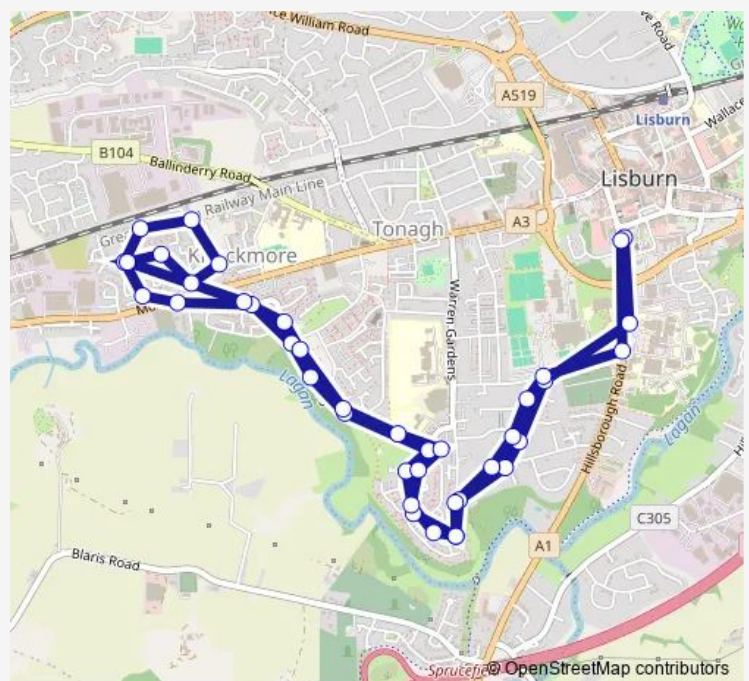

### Route schedule

Lisburn Buscentre — Lisburn Buscentre

Monday	09:10-18:10
Tuesday	09:10-18:10
Wednesday	09:10-18:10
Thursday	09:10-18:10
Friday	09:10-18:10
Saturday	10:10-18:10
Sunday	—

### Route info

Direction: Lisburn Buscentre

Stops: 40

Trip Duration: 0 hour 30 min

325f — Lisburn City Service - Knockmore, Estate - Lisburn Buscentre

Hertford Crescent

Knockmore Primary School

Maze Park

Maralin Avenue

Enterprise Centre

Drumbeg Drive

Drumbeg Court

Avonmore Terrace

Ravarnet Walk

Lagan Walk

Avonmore Park