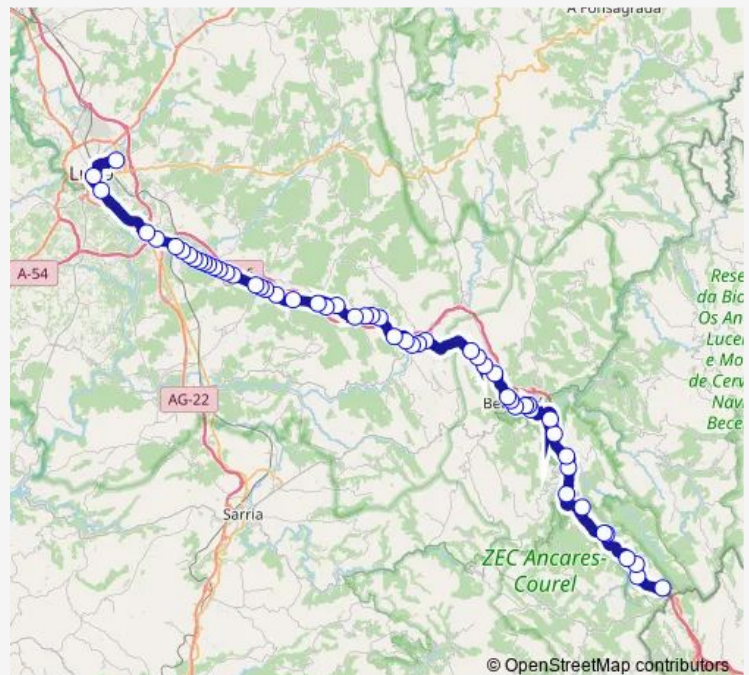

Bus Xg721001 Pedrafita do Cebreiro-Hospital Hula

[Go to website](#)

Direction

Pedrafita DO Cebreiro — Hospital Hula

55 stops

[Open route schedule](#)

Pedrafita DO Cebreiro

SAN Pedro

Ferreiras

Cruce A Pía

Noceda

Cruce Castelo

Doncos

Cruce Espariz

As Nogais

Ferrería

Agueira

Horta

Cruzul

Cruzul-Rotonda

Becerreá-Rivera

Becerreá N-VI PK 458

Becerreá

Becerreá-Castelo

Cereixal

Fonte DA Vida

Fontes

Route schedule

Pedrafita DO Cebreiro — Hospital Hula

Monday 15:45-18:15

Tuesday 15:45-18:15

Wednesday 15:45-18:15

Thursday 15:45-18:15

Friday 15:45-18:15

Saturday 16:00

Sunday 09:00

Route info

Direction: Pedrafita DO Cebreiro

Stops: 55

Trip Duration: 1 hour 30 min

■ Xg721001 — Pedrafita do Cebreiro-Hospital Hula