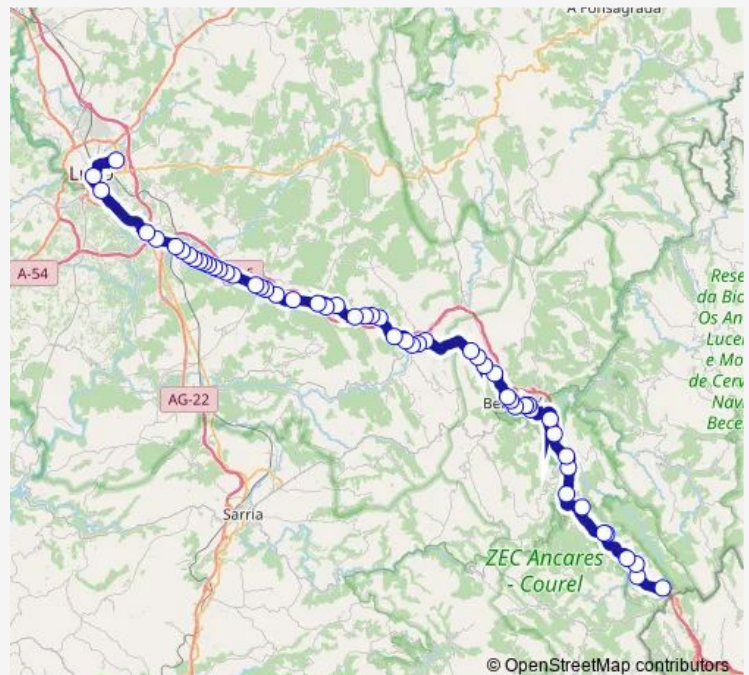

### Route schedule

Pedrafita DO Cebreiro — Hospital Hula

Monday	15:45-18:15
Tuesday	15:45-18:15
Wednesday	15:45-18:15
Thursday	—
Friday	15:45-18:15
Saturday	16:00
Sunday	09:00

### Route info

Direction: Pedrafita DO Cebreiro

Stops: 55

Trip Duration: 1 hour 30 min

■ XG721001 — Pedrafita do Cebreiro-Hospital Hula

BusMaps

Campo DE Arbore

Baralla Constantín