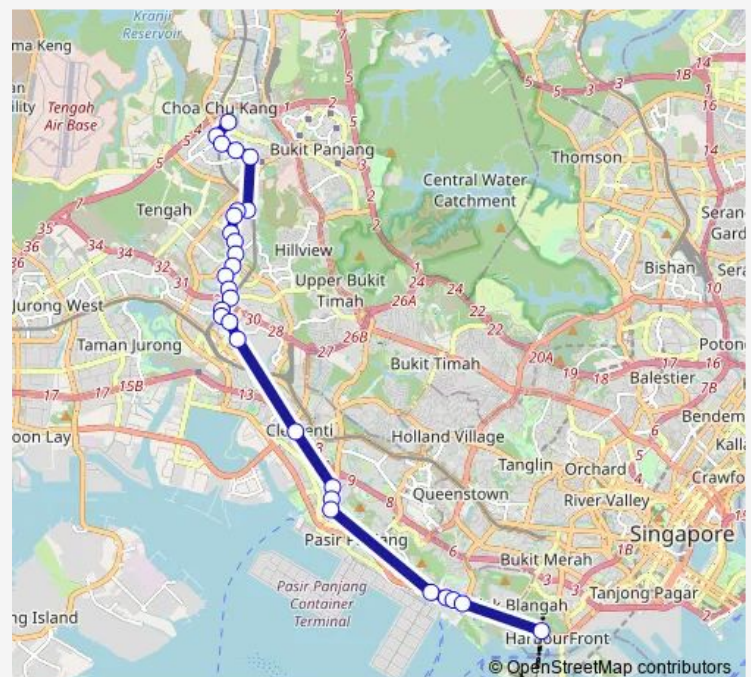

Thursday 07:08

Friday 07:08

Saturday —

Sunday —

Route info

Direction: Choa Chu Kang Int

Stops: 28

Trip Duration: 1 hour 28 min

188e

BusMaps

NUS Fac Of Architecture

Bef Kent Ridge Ter

Opp Currency Hse

Harbourside Ind Bldg 2

Mapletree Business City

Opp Labrador Pk Stn