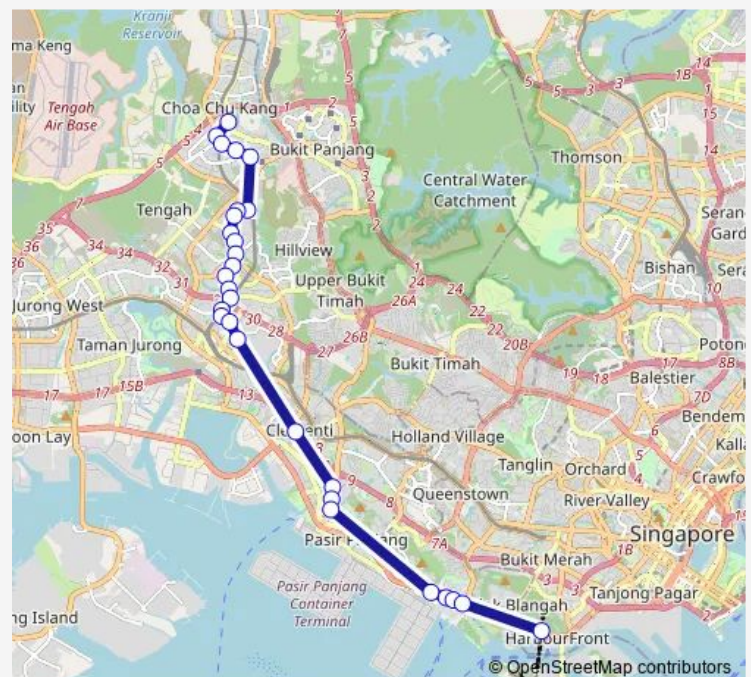

Thursday 07:08

Friday 07:08

Saturday —

Sunday —

Route info

Direction: Choa Chu Kang Int

Stops: 28

Trip Duration: 1 hour 28 min

188e

BusMaps

NUS Fac Of Architecture

Bef Kent Ridge Ter

Opp Currency Hse

Harbourside Ind Bldg 2

Mapletree Business City

Opp Labrador Pk Stn