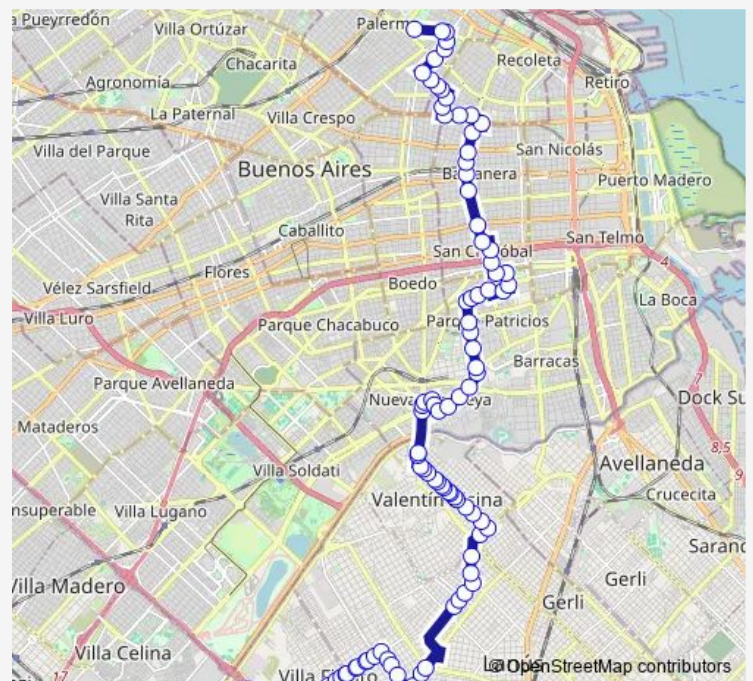

### Route schedule

Camino Presidente Juan Domingo Perón — 4177 LAS Heras General Av.

Monday 00:24-23:30

Tuesday 00:24-23:30

Wednesday 00:24-23:30

Thursday 00:24-23:30

Friday 00:24-23:30

Saturday 00:24-23:30

### Route info

Direction: Camino Presidente Juan Domingo Perón

Stops: 110

Trip Duration: 1 hour 33 min

188E — Jnamba188

Recondo 99-199

Recondo 100-198

Recondo 1-99