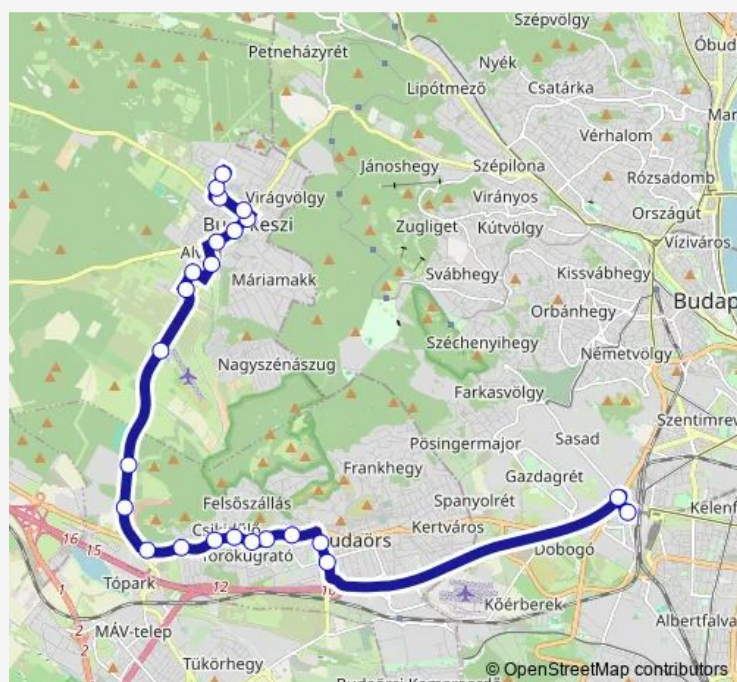

Saturday —

Sunday —

Route info

Direction: Budakeszi, Honfoglalás sétány

Stops: 24

Trip Duration: 0 hour 38 min

Sport utca

Sasadi út