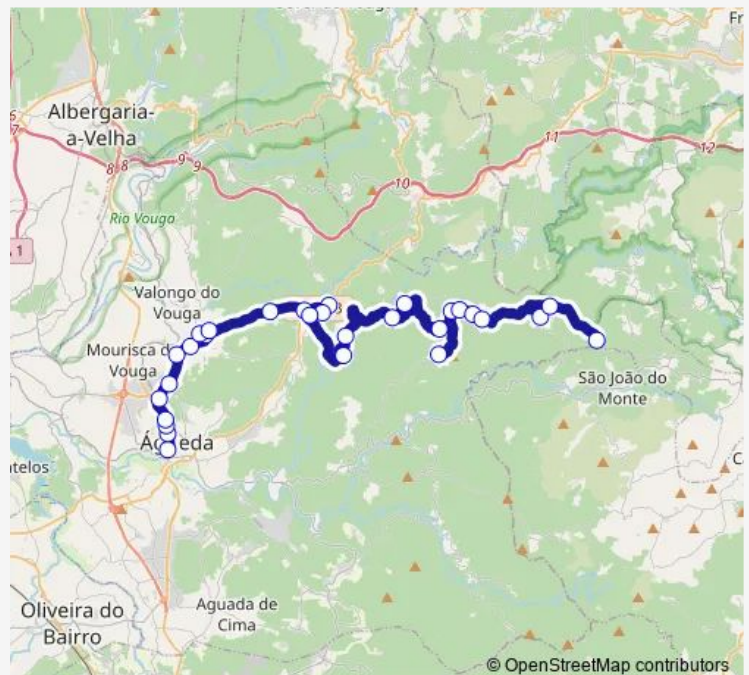

Thursday 17:55

Friday 17:55

Saturday —

Sunday —

Route info

Direction: Misericórdia Gare

Stops: 29

Trip Duration: 1 hour 25 min

Monday 06:45

Tuesday 06:45

Wednesday 06:45

Thursday 06:45

Friday 06:45

Saturday —

Sunday —

Route info