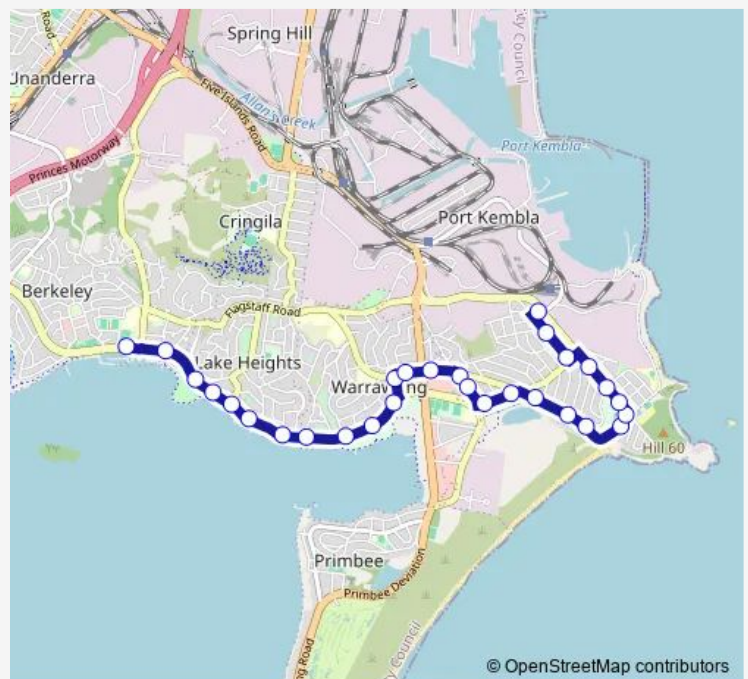

Wentworth St After Allan St

Wentworth St Before Church St

Military Rd At Marne St

Military Rd At Quarry St

Military Rd Opp King George V Park

Port Kembla Swimming Pool, Cowper St

Cowper St Opp Bardia Pkwy

Cowper St Opp Third Av

Warrawong Plaza, Cowper St

Cowper St Before First Av South

First Av South Opp Stuart Rd

Northcliffe Dr Opp Margaret St

Route schedule

Wentworth Rd Opp Jubilee Rd — Illawarra Sports High School, Northcliffe Dr

Monday	07:50
Tuesday	07:50
Wednesday	07:50
Thursday	07:50
Friday	07:50
Saturday	—
Sunday	—

Route info

Direction: Wentworth Rd Opp Jubilee Rd

Stops: 32

Trip Duration: 0 hour 20 min

Northcliffe Dr Opp Walker St

Von Guerard Park, Northcliffe Dr

151 Northcliffe Dr

Northcliffe Dr After Wollamai Cres

Northcliffe Dr Opp Carroona St

Illawarra Sports High School, Northcliffe Dr

Direction

Illawarra Sports High School, Northcliffe Dr — Darcy Rd At Miitary Rd