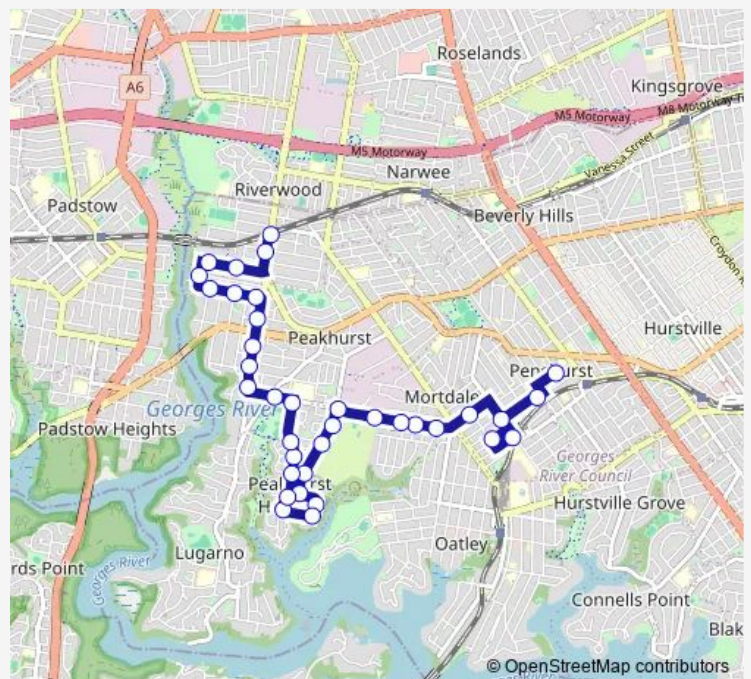

Marist Catholic College Penshurst, Victoria Av

Mortdale Station, Pitt St, Stand A

Macquarie Pl At The Strand

Morts Rd Opp Victoria Av

Universal St At The Strand

Roberts Av At Cromdale St

Roberts Av At Bowman St

Beatty Reserve, Roberts Av

Roberts Av After Fairway Av

Roberts Av At Lorraine St

Lorraine St Opp Orana Cres

Hurstville Golf Course, Lorraine St

Lorraine St At Bayview Rd

Bayview Rd At Waterside Pde

Waterside Pde Opp Rainbow Pde

Waterside Pde Opp Sunshine Pde

Sunshine Pde At Lorraine St

Lorraine St Opp Waterside Pde

Pindari Rd At Jindabyne Cres

Route schedule

Austral St Opp Penshurst Girls High School — Riverwood Station, Belmore Rd

Monday	15:06
Tuesday	15:06
Wednesday	15:06
Thursday	15:06
Friday	15:06
Saturday	—
Sunday	—

Route info

Direction: Austral St Opp Penshurst Girls High School

Stops: 36

Trip Duration: 0 hour 31 min

S136 — Georges River College Penshurst Girls to Riverwood