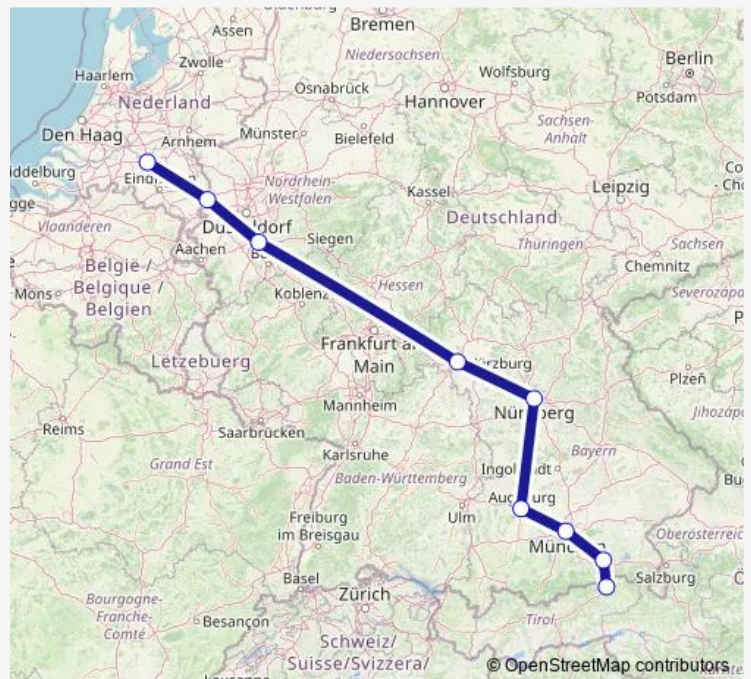

Long Distance Trains 89

[Go to website](#)

Direction

Nürnberg Hbf — Kufstein

5 stops

[Open route schedule](#)

Nürnberg Hbf

Augsburg Hbf

München Hbf

Rosenheim

Kufstein

Route schedule

Nürnberg Hbf — Kufstein

Monday	—
Tuesday	—
Wednesday	—
Thursday	—
Friday	—
Saturday	—
Sunday	04:36

Route info

Direction: Nürnberg Hbf

Stops: 5

Trip Duration: 3 hour 50 min

Direction

Kufstein — 's-Hertogenbosch

9 stops

[Open route schedule](#)

Kufstein

Rosenheim

München Hbf

Augsburg Hbf

Nürnberg Hbf

Würzburg Hbf

Köln Hbf

Venlo(Gr)

's-Hertogenbosch

Route schedule