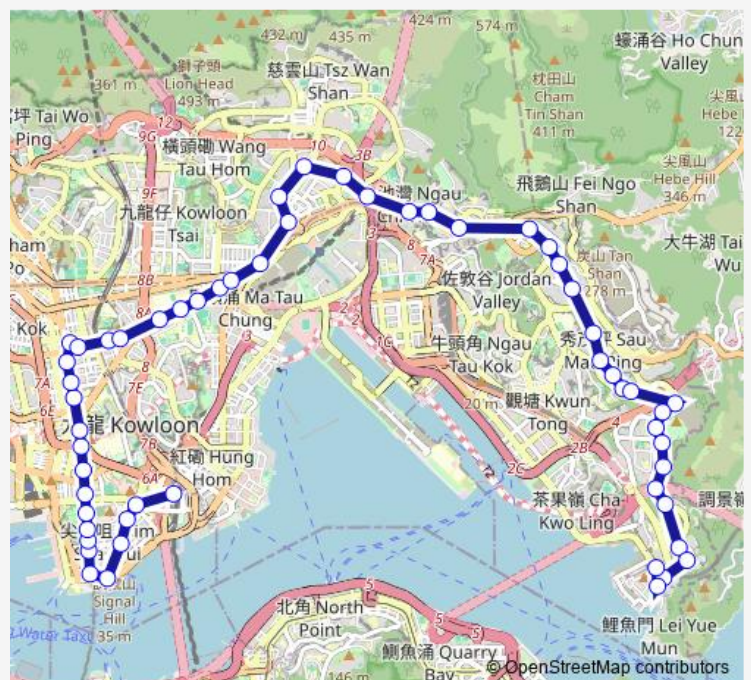

[Ctb] Nanking Street, Nathan Road[[Kmb] Nanking Street YAU MA Tei

[Ctb] Kowloon Central Post Office, Nathan Road[[Kmb] Kowloon Central Post Office

Route schedule

[Ctb] Hung HOM Station[[Kmb] Hung HOM Station BUS Terminus — [Ctb] YAU Tong[[Kmb] YAU Tong BUS Terminus

Stops: 56

Trip Duration: 1 hour 18 min

■ N216 — YAU Tong - Hung HOM Station

[Ctb] Public Square Street, Nathan Road[[Kmb+Ctb] Public Square Street YAU MA TEI/
Public Square Street, Nathan Road[[Kmb] Public Square Street YAU MA Tei