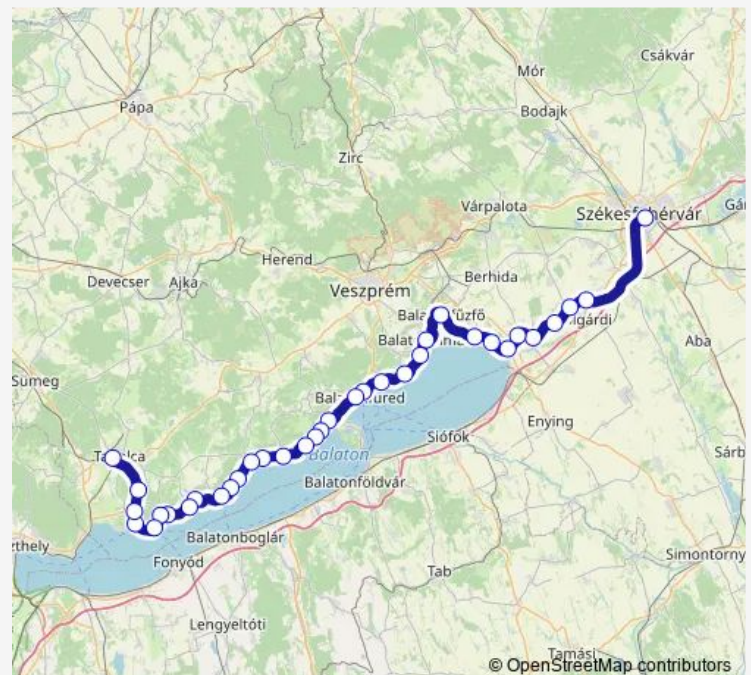

Balatonakali-Dörgicse

### Route schedule

Székesfehérvár — Tapolca

Monday 05:30

Tuesday 05:30

Wednesday 05:30

Thursday 05:30

Friday 05:30

Saturday 05:30

### Route info

Direction: Székesfehérvár

Stops: 35

Trip Duration: 2 hour 52 min

19720

Zánkafürdő

Zánka-Köveskál

Balatonszepezd