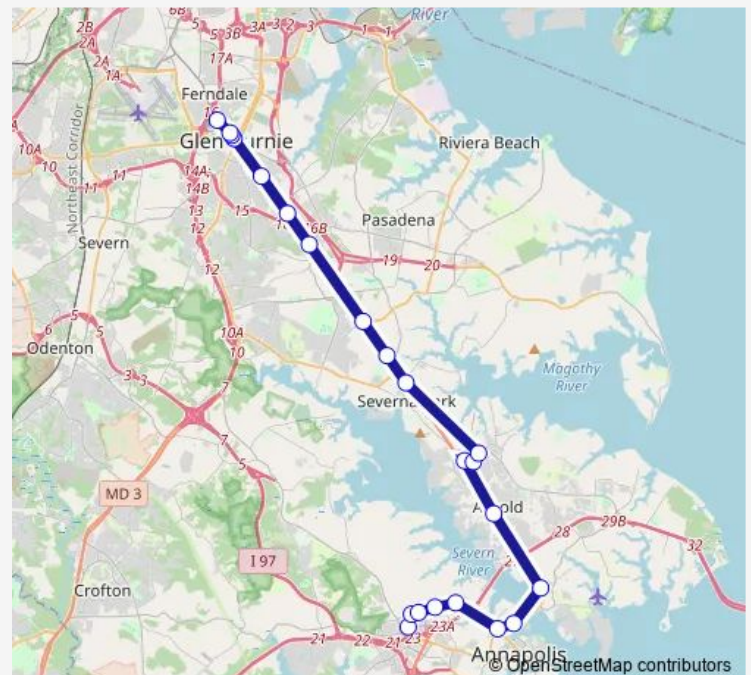

B&A Blvd & Crain Hwy Nb

B&A Blvd & Oak Ln Nb

B&A Blvd & Maple Ave NW Nb

Route schedule

Westfield Maill — Cromwell Light Rail Station

Monday 06:00-21:00

Tuesday 06:00-21:00

Wednesday 06:00-21:00

Thursday 06:00-21:00

Friday 06:00-21:00

Saturday 06:00-21:00

Sunday 06:00-21:00

Route info

Direction: Westfield Maill

Stops: 22

Trip Duration: 0 hour 54 min

■ Gxt — Gold Extension

Direction

Cromwell Light Rail Station — Westfield Mail

22 stops

[Open route schedule](#)

Cromwell Light Rail Station

B&A Blvd & Maple Ave NW Sb

B&A Blvd & Oak Ln Sb

B&A Blvd & Crain Hwy Sb

Ritchie Hwy & Farrington Rd

Ritchie Hwy & Americana Cir Sb

Ritchie Hwy & Jumpers Hole Rd Sb

Ritchie Hwy & Earleigh Heights Rd W.

Ritchie Hwy & Whites Rd

Severna Park Shopping Center Sb