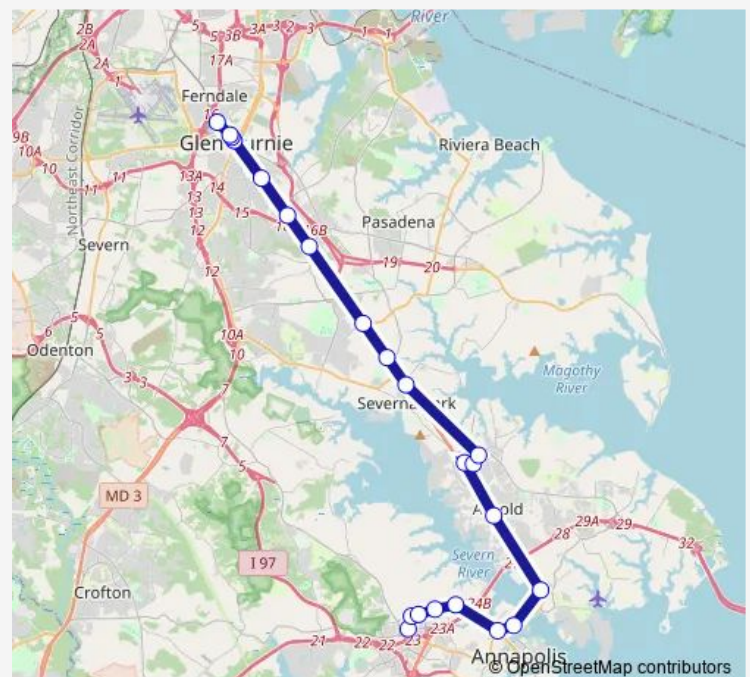

B&A Blvd & Crain Hwy Nb

B&A Blvd & Oak Ln Nb

B&A Blvd & Maple Ave NW Nb

Route schedule

Westfield Maill — Cromwell Light Rail Station

Monday 06:00-21:00

Tuesday 06:00-21:00

Wednesday 06:00-21:00

Thursday 06:00-21:00

Friday 06:00-21:00

Saturday 06:00-21:00

Sunday 06:00-21:00

Route info

Direction: Westfield Maill

Stops: 22

Trip Duration: 0 hour 54 min

GXT — Gold Extension

Direction

Cromwell Light Rail Station — Westfield Mail

22 stops

[Open route schedule](#)

Cromwell Light Rail Station

B&A Blvd & Maple Ave NW Sb

B&A Blvd & Oak Ln Sb

B&A Blvd & Crain Hwy Sb

Ritchie Hwy & Farrington Rd

Ritchie Hwy & Americana Cir Sb

Ritchie Hwy & Jumpers Hole Rd Sb

Ritchie Hwy & Earleigh Heights Rd W.

Ritchie Hwy & Whites Rd

Severna Park Shopping Center Sb