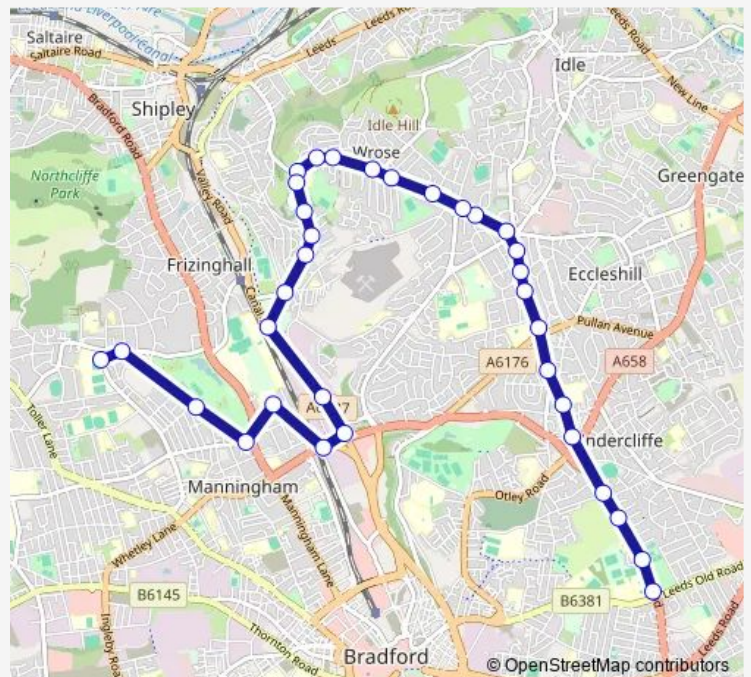

Thursday 08:00

Friday 08:00

Saturday —

Sunday —

Route info

Direction: Killinghall Rd Barkerend Road

Stops: 34

Trip Duration: 0 hour 45 min

■ B15 — Killinghall Road - St Bedes

Gaisby Ln Wrose Drive

Gaisby Lane Crimshaw Ln

Gaisby Lane Thornhill Dr

Gaisby Lane Powell Rd

Canal Road Gaisby Ln

Canal Rd Midland Terrace

Canal Road Bolton Ln