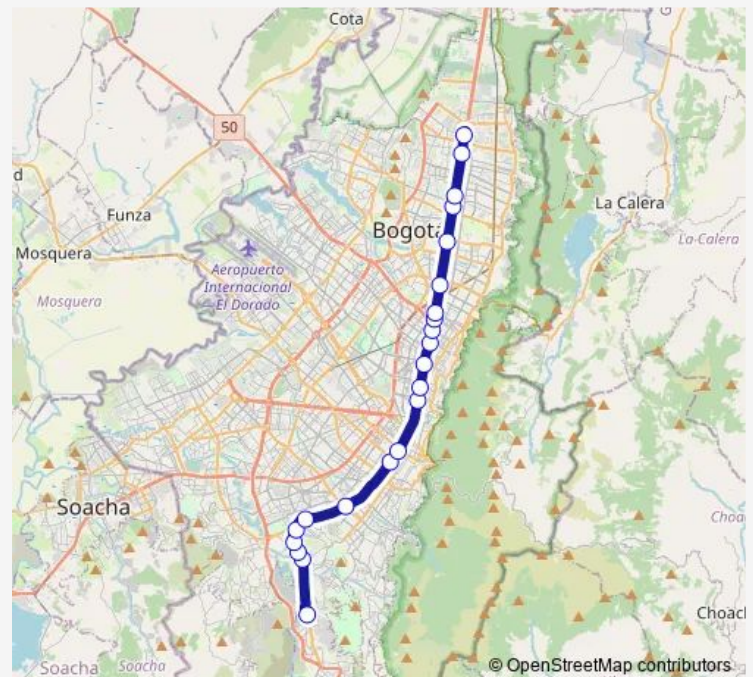

Direction

P. Usme T3 — P. Norte T5

22 stops

[Open route schedule](#)

P. Usme T3

Molinos A - 4 o 6

Consuelo B - 4

Socorro B - 4

Saturday —

Sunday 06:00-22:07

Route info

Direction: P. Usme T3

Stops: 22

Trip Duration: 0 hour 59 min

B92

B92 Bus time schedules and route maps are available in an offline PDF at busmaps.com. Use the busmaps.com website to see live bus times, train schedule or subway schedule, and step-by-step directions for all public transit in Bogota