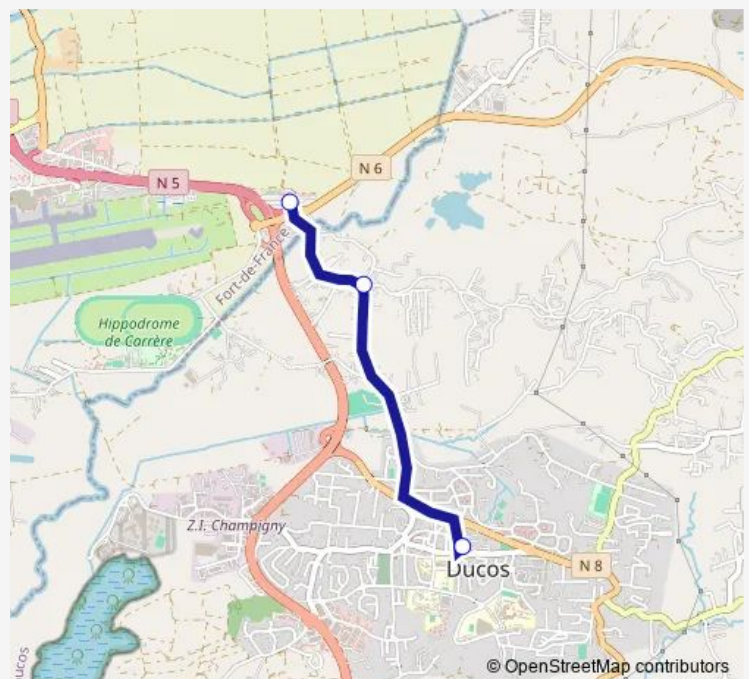

Ducos - Bac

Ducos - Gare Routière

Route schedule

Le Lamentin - Pole Carrère Tcsp — Ducos - Gare Routière

Monday 05:05-19:20

Tuesday 05:05-19:20

Wednesday 05:05-19:20

Thursday 05:05-19:20

Friday 05:05-19:20

Saturday 05:30-19:20

Sunday 05:52-19:10

Route info

Direction: Le Lamentin - Pole Carrère Tcsp

Stops: 3

Trip Duration: 0 hour 15 min

Direction

Ducos - Gare Routière — Le Lamentin - Pole Carrère Tcsp

3 stops

[Open route schedule](#)

Ducos - Gare Routière

Ducos - Bac

Le Lamentin - Pole Carrère Tcsp

Route schedule

Ducos - Gare Routière — Le Lamentin - Pole Carrère Tcsp

Monday	04:40-19:05
Tuesday	04:40-19:05
Wednesday	04:40-19:05
Thursday	04:40-19:05
Friday	04:40-19:05
Saturday	05:10-19:05
Sunday	05:35-18:50

Route info

Direction: Ducos - Gare Routière

Stops: 3

Trip Duration: 0 hour 20 min