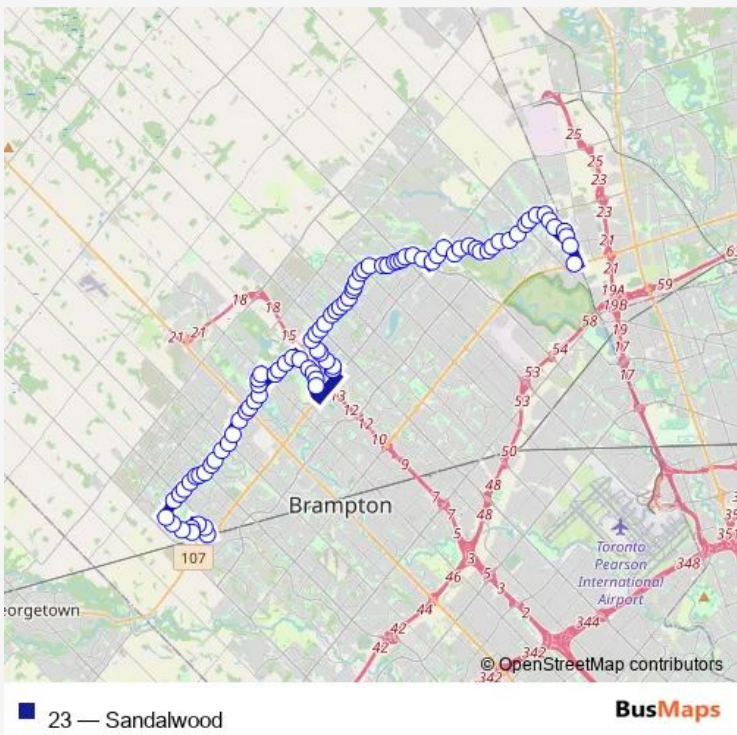

Bus 23 Sandalwood

[Go to website](#)

Direction
 Queen St w/of Highway 50 — Mount Pleasant Village -
 Route 23 Stop

97 stops

[Open route schedule](#)

- Queen St w/of Highway 50
- The Gore Rd n/of Queen St
- The Gore Rd s/of Fogal Rd
- The Gore Rd s/of Ebenezer Rd
- Ebenezer Rd e/of The Gore Rd
- Ebenezer Rd w/of Nexus Ave
- Via Romano Way btwn Alfredo and Big Moe Cres
- Via Romano Way at Zia Dodda Cres
- Via Romano Way btwn Zia Dodda & Youngestar
- Cottrelle Blvd w/of Clarkway Dr
- Cottrelle Blvd w/of Clarkway Dr
- Cottrelle Blvd at Thorndale Rd
- Cottrelle Blvd at The Gore Rd
- Cottrelle Blvd w/of Skyvalley Dr
- Cottrelle Blvd e/of Midsummer Dr
- Cottrelle Blvd at Midsummer Dr
- Cottrelle Blvd e/of Mcvean Dr
- Cottrelle Blvd at Maple Valley St (w/of Mcvean Dr)
- Cottrelle Blvd at Calderstone Rd
- Cottrelle Blvd at Prince Edward Blvd
- Cottrelle Blvd w/of Redwillow Rd

Route schedule
 Queen St w/of Highway 50 — Mount Pleasant Village -
 Route 23 Stop

Monday	04:40-01:47 ⁺¹
Tuesday	04:40-01:47 ⁺¹
Wednesday	04:40-01:47 ⁺¹
Thursday	04:40-01:47 ⁺¹
Friday	04:40-01:47 ⁺¹
Saturday	04:40-01:47 ⁺¹
Sunday	04:40-01:47 ⁺¹

Route info

Direction: Queen St w/of Highway 50

Stops: 97

Trip Duration: 1 hour 26 min

Cottrelle Blvd w/of Valleycreek Dr

Cottrelle Blvd at Goreway Dr

Goreway Dr n/of Cottrelle Blvd

Castlemore Rd w/of Goreway Dr