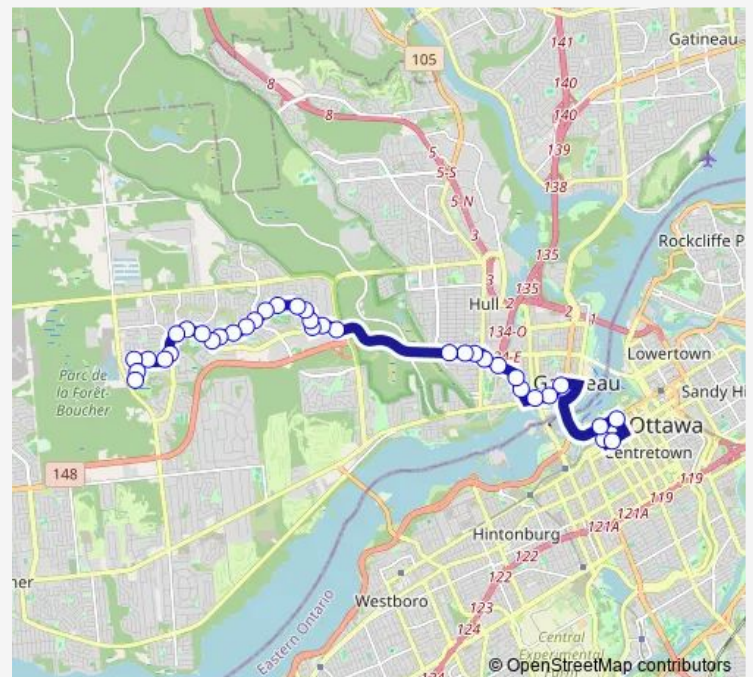

de l'Atmosphère/de la Sapinière

de l'Atmosphère/de L'Éclipse

de l'Atmosphère/de l'Équateur

Route schedule

Station Lyon — d'Amsterdam/Vanier

Monday 15:20-17:50

Tuesday 15:20-17:50

Wednesday 15:20-17:50

Thursday 15:20-17:50

Friday 15:20-17:50

Saturday —

Sunday —

Route info

Direction: Station Lyon

Stops: 36

Trip Duration: 0 hour 42 min

Direction

d'Amsterdam/Vanier — Bank/Wellington

35 stops

[Open route schedule](#)

d'Amsterdam/Vanier

d'Amsterdam/Liverpool

d'Amsterdam/de Barcelone

d'Amsterdam/de Stockholm

Tuesday 06:11-08:11

Wednesday 06:11-08:11

Thursday 06:11-08:11

Friday 06:11-08:11

Saturday —

Sunday —

Route info

Direction: d'Amsterdam/Vanier