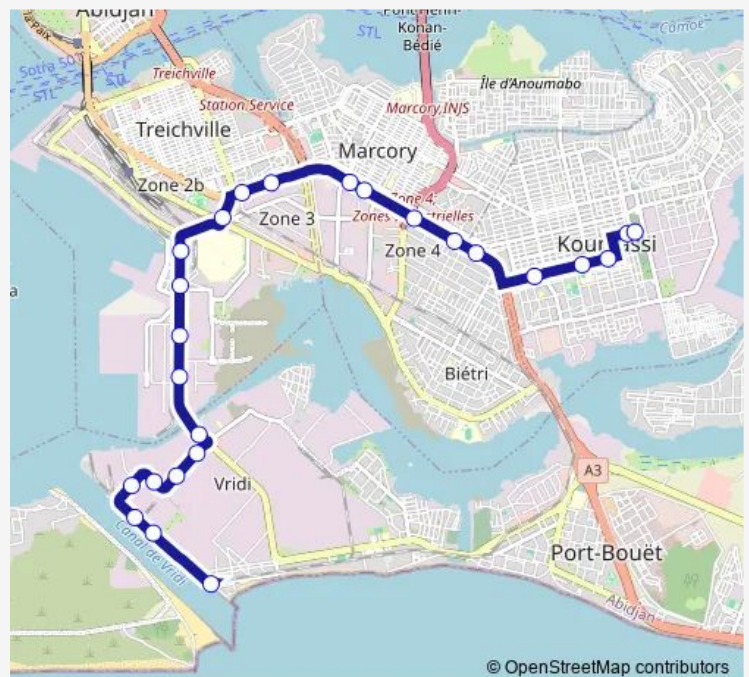

Bus 23 Gare Koumassi ↔ Vridi Canal

[Go to website](#)

Direction

Gare Koumassi — Terminus Vridi Canal

23 stops

[Open route schedule](#)

Gare Koumassi

Terminus Koumassi 23-67

Eglise Dehima

EPP Bad

Centre Commercial Koumassi

Terminus Grd Carrefour Koumassi

Hôtel Ibis Marcory

Echangeur Marcory Dhl

CAP SUD Marcory

Chimtec Grd Carrefour Marcory

College Moderne Autoroute

Foire de Chine Outlet

Outillage Port

Siège Sotra

Unilever

Cic

Arrêt Chocodie

Arrêt Movis

Arrêt Touton

Arrêt Shell

Arrêt Corlay

Route schedule

Gare Koumassi — Terminus Vridi Canal

Monday 06:00

Tuesday 06:00

Wednesday 06:00

Thursday 06:00

Friday 06:00

Saturday 06:00

Sunday 06:00

Route info

Direction: Gare Koumassi

Stops: 23

Trip Duration: 1 hour 4 min

© OpenStreetMap contributors

23 — Gare Koumassi ↔ Vridi Canal

BusMaps