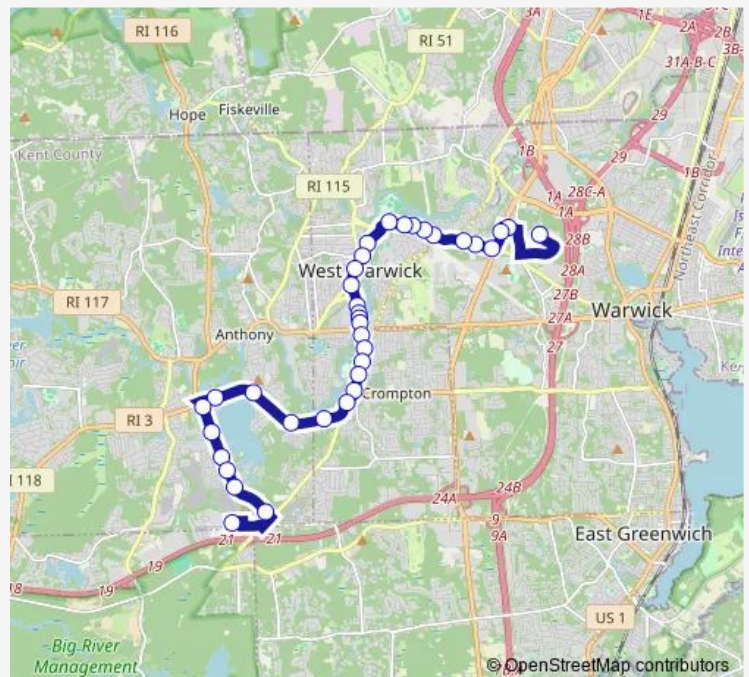

Thursday 06:15-22:05

Friday 06:15-22:05

Saturday 06:15-21:50

Sunday 06:15-21:30

Route info

Direction: Ccri Warwick (Stop C)

Stops: 36

Trip Duration: 0 hour 28 min

Direction

Centre of New England — Ccri Warwick (Stop C)

37 stops

[Open route schedule](#)

Centre of New England

Arnold opposite Gay

Arnold after Crestwood

Arnold before Florida

Tuesday 05:43-21:32

Wednesday 05:43-21:32

Thursday 05:43-21:32

Friday 05:43-21:32

Saturday 05:45-21:19

Sunday 06:59-20:59

Route info

Direction: Centre of New England

Stops: 37

Trip Duration: 0 hour 31 min

Opposite 199 Providence

229 Providence

Providence after Tanglewood

Providence St @ Westcott Terrace

Providence & Tollgate (after New London)

1060 Tollgate