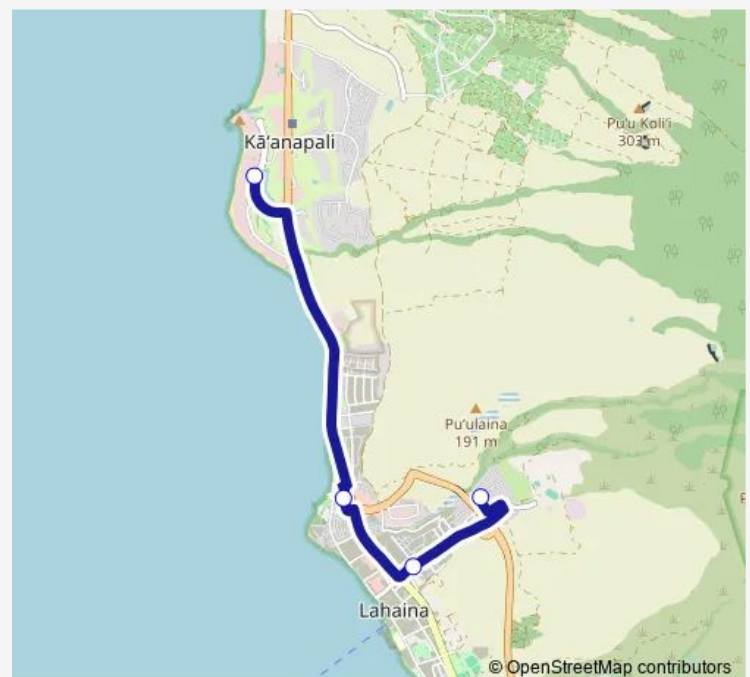

Bus 23 23 - Lahaina Villager

[Go to website](#)

Direction

Liloa St./Hokeo St. — Whalers Village

13 stops

[Open route schedule](#)

Liloa St./Hokeo St.

Lahainaluna Rd./Kuialua St.

Thursday 08:00-19:00

Friday 08:00-19:00

Saturday 08:00-19:00

Sunday 08:00-19:00

Route info

Direction: Liloa St./Hokeo St.

Stops: 13

Trip Duration: 0 hour 27 min

Direction

Whalers Village — Liloa St./Hokeo St.

4 stops

[Open route schedule](#)

Whalers Village

Lahaina Cannery Mall

Lahainaluna Rd./Kuhua St. (up)

Liloa St./Hokeo St.

Route schedule

Whalers Village — Liloa St./Hokeo St.

Monday	08:27-19:27
Tuesday	08:27-19:27
Wednesday	08:27-19:27
Thursday	08:27-19:27
Friday	08:27-19:27
Saturday	08:27-19:27
Sunday	08:27-19:27

Route info