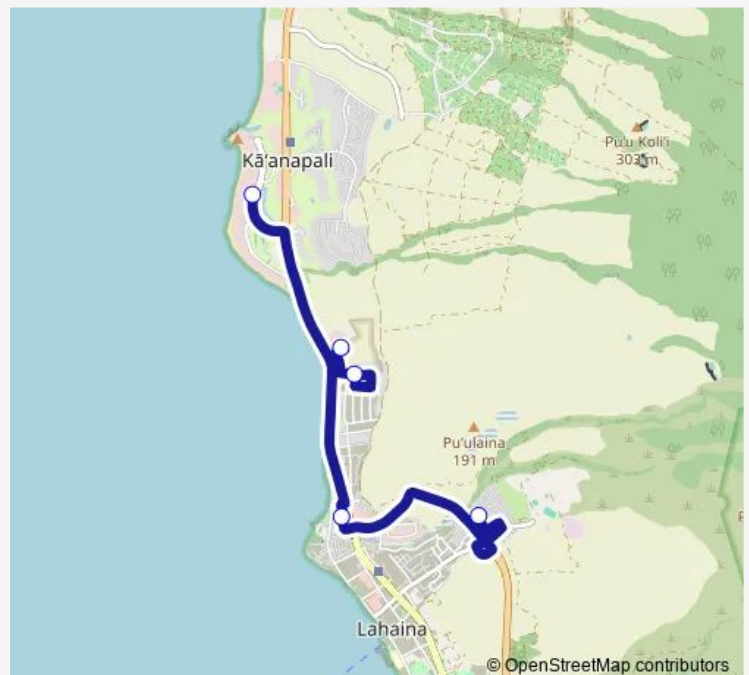

Lahaina Civic Center (front)

Keka'a Dr./Fairway Shops (across)

Whalers Village

Route schedule

Liloa St./Hokeo St. — Whalers Village

Monday 08:00-19:00

Tuesday 08:00-19:00

Wednesday 08:00-19:00

Thursday 08:00-19:00

Friday 08:00-19:00

Saturday 08:00-19:00

Sunday 08:00-19:00

Route info

Direction: Liloa St./Hokeo St.

Stops: 13

Trip Duration: 0 hour 27 min

Direction

Whalers Village — Liloa St./Hokeo St.

4 stops

[Open route schedule](#)

Whalers Village

Lahaina Cannery Mall

Lahainaluna Rd./Kuhua St. (up)

Liloa St./Hokeo St.

Route schedule

Whalers Village — Liloa St./Hokeo St.

Monday	08:27-19:27
Tuesday	08:27-19:27
Wednesday	08:27-19:27
Thursday	08:27-19:27
Friday	08:27-19:27
Saturday	08:27-19:27
Sunday	08:27-19:27

Route info