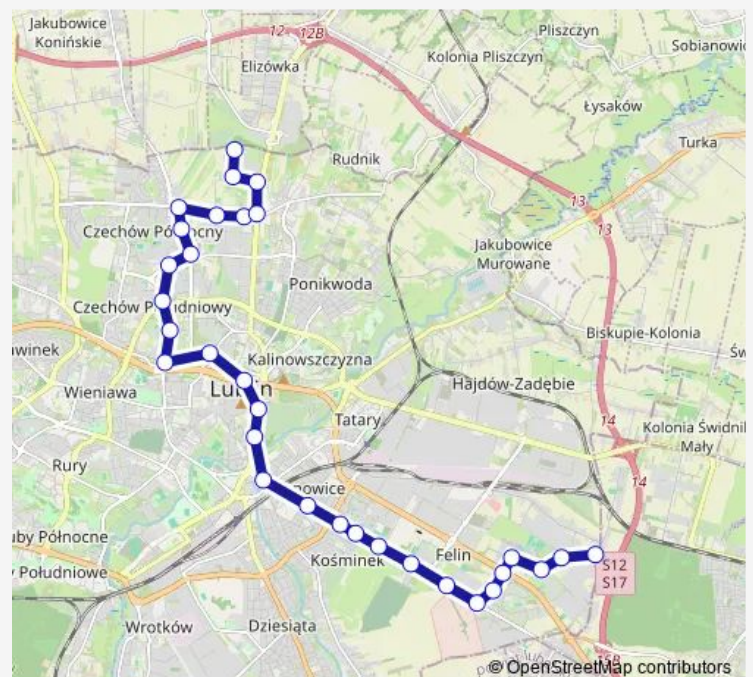

Direction

Felin Spiessa 02 — Kupiecka Ikea 01

31 stops

[Open route schedule](#)

Felin Spiessa 02

Rondo Przemysłowców NŻ 04

Rondo Karszo-Siedlewskiego NŻ 02

Felin Uniwersytet 02

Doświadczalna 03

Felin 02

Instytut Agrofizyki 02

Dobrzańskiego NŻ 02

Majdanek 02

Majdanek - pomnik NŻ 02

Sulisławicka 02

Dulęby 02

Lotnicza 02

Park Bronowice 04

Stolarska NŻ 02

Targ Pod Zamkiem NŻ 02

Muzeum Narodowe - Zamek 02

Prusa 03

Paganiniego 01

Oratoryjna 01

Orfeusz 01

Route schedule

Felin Spiessa 02 — Kupiecka Ikea 01

Monday 04:55-21:42

Tuesday 04:55-21:18

Wednesday 04:55-21:18

Thursday 04:55-21:42

Friday 04:55-21:18

Saturday 05:41-21:42

Sunday 05:47-21:42

Route info

Direction: Felin Spiessa 02

Stops: 31

Trip Duration: 0 hour 51 min