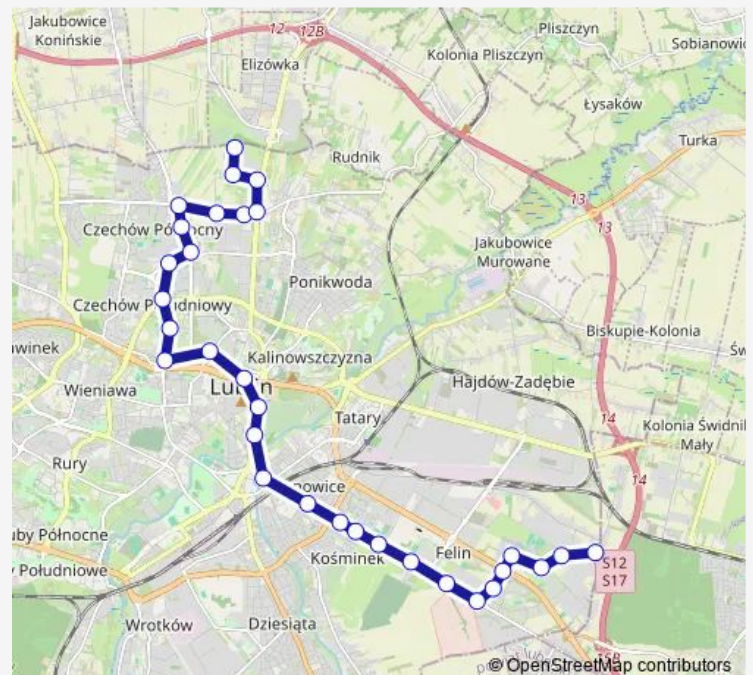

Saturday 05:41-21:22

Sunday 05:47-21:42

Route info

Direction: Felin Spiessa 02

Stops: 31

Trip Duration: 0 hour 52 min

Żywnego 01

Akademia W. Pola 01

Monday	04:08-13:21
Tuesday	04:03-13:21
Wednesday	04:08-13:21
Thursday	04:08-13:21
Friday	04:08-13:21
Saturday	—
Sunday	—

Route info

Direction: Zajezdnia Grygowej 02

Stops: 2

Trip Duration: 0 hour 23 min

Direction