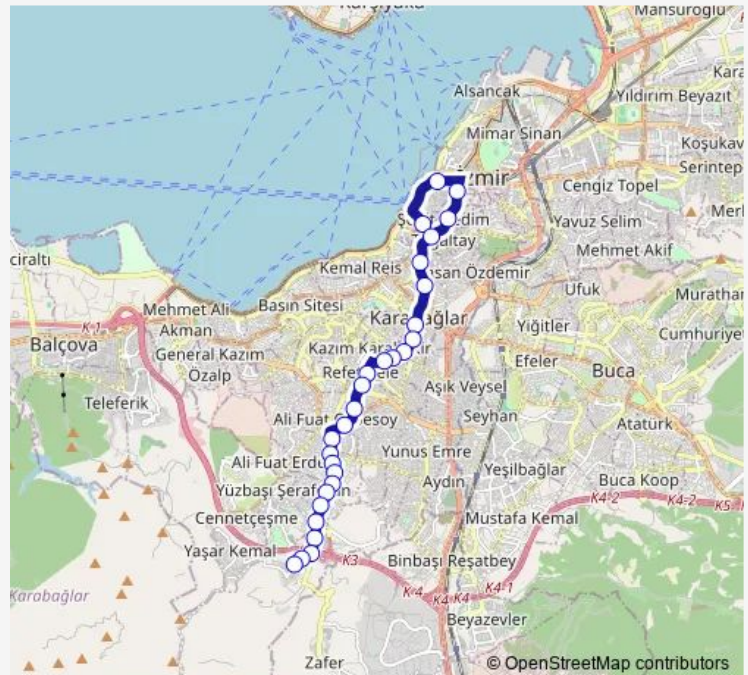

Thursday 00:00-23:40

Friday 00:00-23:40

Saturday 00:00-23:40

Sunday 00:00-23:38

Route info

Direction: Etnografya Müzesi

Stops: 28

Trip Duration: 0 hour 51 min

Monday 06:00-23:20

Tuesday 06:00-23:20

Wednesday 06:00-23:20

Thursday 06:00-23:20

Friday 06:00-23:20

Saturday 06:00-23:20

Sunday 06:00-23:20

Route info