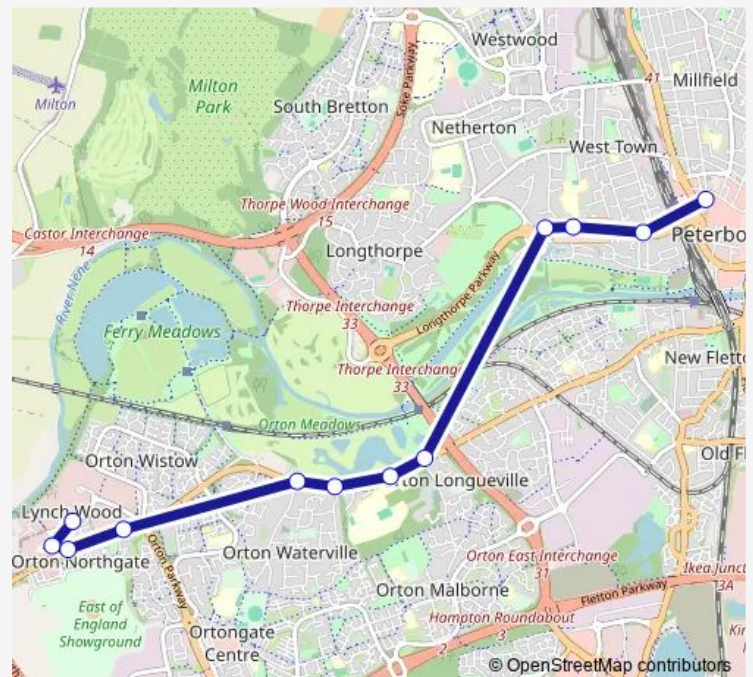

### Route schedule

Commerce Road — Queensgate Bus Stn

Monday 16:27-19:37

Tuesday 16:27-19:37

Wednesday 16:27-19:37

Thursday 16:27-19:37

Friday 16:27-19:37

Saturday —

### Route info

Direction: Commerce Road

Stops: 12

Trip Duration: 0 hour 15 min

23 — Peterborough: Queensgate - Lynch Wood

**Direction**

Queensgate Bus Stn — Commerce Road

11 stops