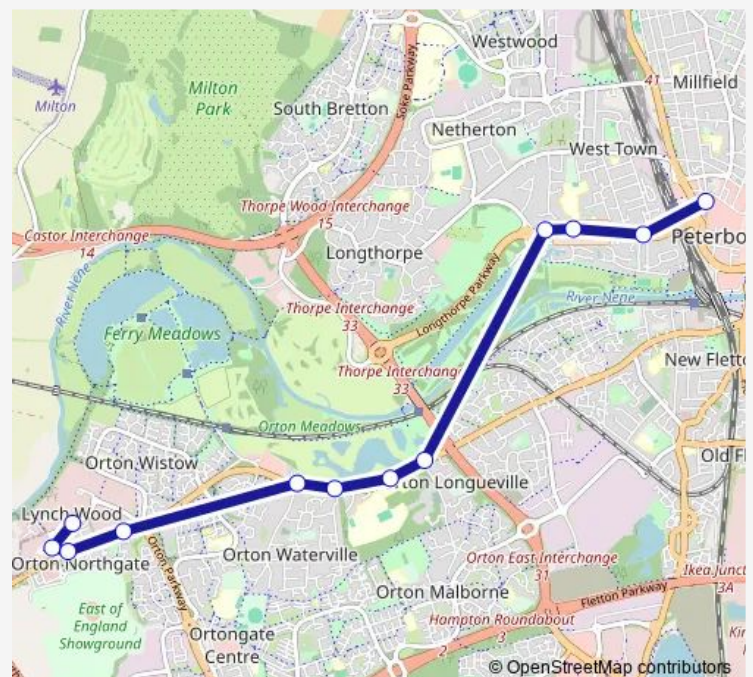

Kirkwood Close

Queensgate Bus Stn

Route schedule

Commerce Road — Queensgate Bus Stn

Monday 16:27-19:37

Tuesday 16:27-19:37

Wednesday 16:27-19:37

Thursday 16:27-19:37

Friday 16:27-19:37

Saturday —

Sunday —

Route info

Direction: Commerce Road

Stops: 12

Trip Duration: 0 hour 15 min

23 — Peterborough: Queensgate - Lynch Wood

Direction

Queensgate Bus Stn — Commerce Road

11 stops

[Open route schedule](#)

Queensgate Bus Stn

Kirkwood Close

High School

Thorpe Meadows

Orton Mere

Nene Park Academy

Lady Lodge Drive

Cherry Orton Road

Business Park

Diligenta

Commerce Road

Route schedule