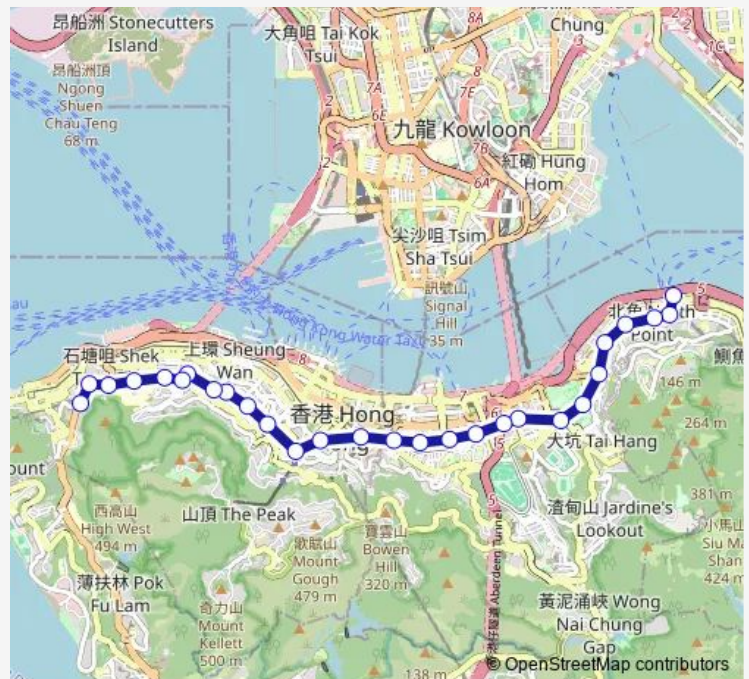

[Ctb] Admiralty - Queensway Plaza, Queensway

Route schedule

[Ctb] Pokfield Road|[Kmb+Ctb] Pokfield Road BUS Terminus/
Pokfield Road — [Ctb] North Point Ferry Pier

Monday	06:30-21:45
Tuesday	06:30-21:45
Wednesday	06:30-21:45
Thursday	06:30-21:45
Friday	06:30-21:45
Saturday	06:30-00:05 ⁺¹
Sunday	06:30-23:25

Route info

Direction: [Ctb] Pokfield Road|[Kmb+Ctb] Pokfield Road BUS Terminus/
Pokfield Road

Stops: 28

Trip Duration: 0 hour 43 min

■ 23 — North Point Ferry - Pokfield Road

[Ctb] Luard Road, Hennessy Road[[Kmb+Ctb] Luard Road/
Luard Road, Hennessy Road

[Ctb] O'Brien Road, Hennessy Road[[Kmb+Ctb] O'Brien Road/
O'Brien Road, Hennessy Road[[Xb] Hennessy Road Near Luard Road, WAN Chai[[Xb] Hennessy Road Near Luard Road, WAN Chai (Departure During THE Pe-riod From 4.30 A.M. TO 11.30 P.M.)