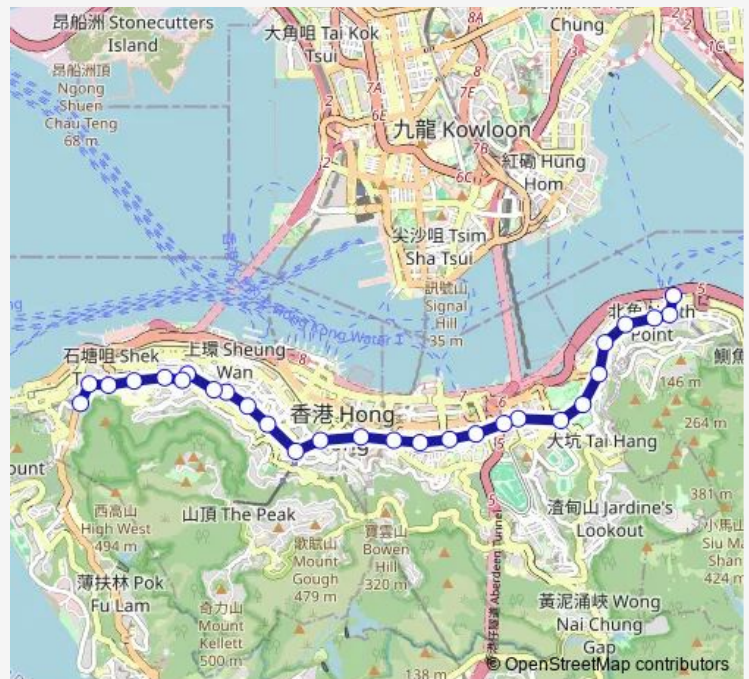

Wednesday 06:30-21:45

Thursday 06:30-21:45

Friday 06:30-21:45

Saturday 06:30-00:05⁺¹

Sunday 06:30-23:25

Route info

Direction: [Ctb] Pokfield Road|[Kmb+Ctb] Pokfield Road BUS Terminus/
Pokfield Road

Stops: 28

Trip Duration: 0 hour 46 min

23 — North Point Ferry - Pokfield Road

[Ctb] Luard Road, Hennessy Road|[Kmb+Ctb] Luard Road/
Luard Road, Hennessy Road

[Ctb] O'Brien Road, Hennessy Road|[Kmb+Ctb] O'Brien Road/
O'Brien Road, Hennessy Road|[Xb] Hennessy Road Near Luard Road, WAN Chai|[Xb] Hennessy Road Near Luard Road, WAN Chai (Departure During THE Pe-riod From 4.30 A.M. TO 11.30 P.M.)

Saturday 05:45-23:00

Sunday 05:45-22:00

Route info

Direction: [Ctb] North Point Ferry Pier

Stops: 28

Trip Duration: 0 hour 46 min

[Ctb] Hong Kong Park, Cotton Tree Drive[[Kmb+Ctb] Hong Kong Park/
Hong Kong Park, Cotton Tree Drive