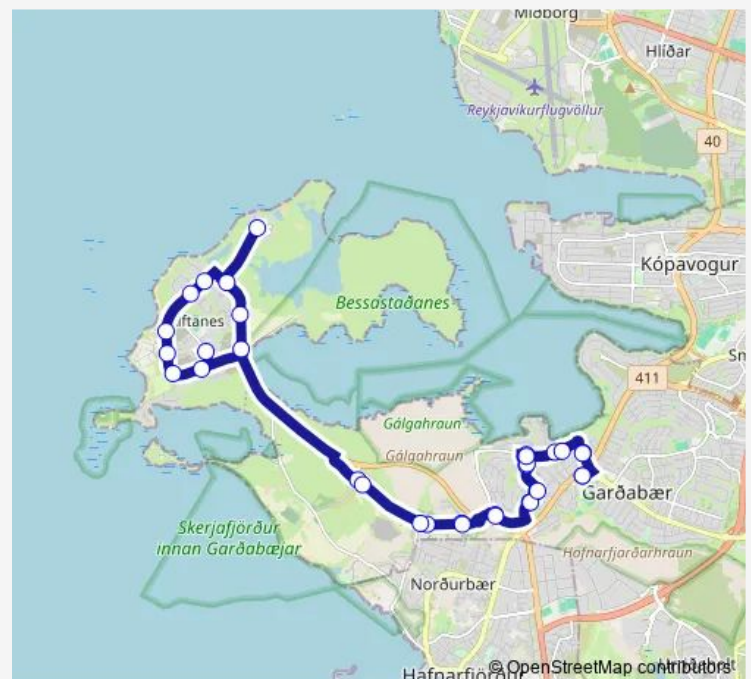

### Direction

Ásgarður A — Ásgarður A

33 stops

[Open route schedule](#)

Ásgarður A

Sjávargrund

Sjáländsskóli

Sjáländ

### Route schedule

Ásgarður A — Ásgarður A

Monday 14:20-19:17

Tuesday 14:20-19:17

Wednesday 14:20-19:17

Thursday 14:20-19:17

Friday 14:20-19:17

Saturday —

### Route info

Direction: Ásgarður A

Stops: 33

Trip Duration: 0 hour 30 min

Bessastaðir

Garðaholtsvegur

Herjólfabraut

Gálgahraun

## Route info

Direction: Ásgarður A

Stops: 33

Trip Duration: 0 hour 27 min

Hraunsholtsbraut

Brekkuás

Birkiás

Arnarás