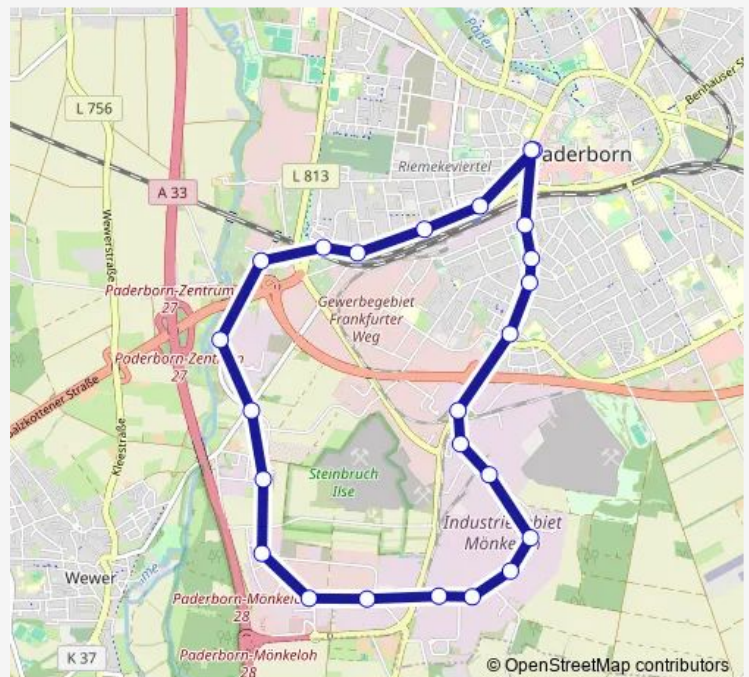

Paderborn, Sighardstraße

Route schedule

Paderborn, Westerntor — Paderborn, Westerntor

Monday 21:30

Tuesday 21:30

Wednesday 21:30

Thursday 21:30

Friday 21:30

Saturday —

Sunday —

Route info

Direction: Paderborn, Westerntor

Stops: 24

Trip Duration: 0 hour 28 min

Paderborn, Abtsbrede

Paderborn, Mälzerstraße

Paderborn, Westertor

Direction

Paderborn, Westertor — Paderborn, Westertor

24 stops

[Open route schedule](#)

Paderborn, Westertor

Paderborn Hbf

Paderborn, Klöcknerstraße