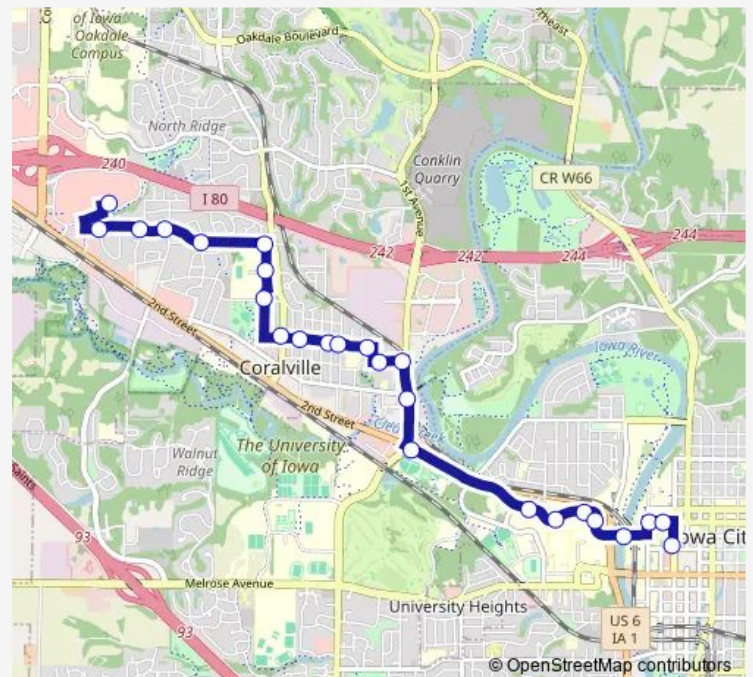

Bus 23 10th Street

[Go to website](#)

Direction

Coral Ridge Mall — Downtown Interchange

25 stops

[Open route schedule](#)

Coral Ridge Mall

10th St & South Boston Way

10th St & 23rd Ave

10th St & 22nd Ave

10th St & 20th Ave

10th St & 14th Ave

14th Ave & 9th St

14th Ave & 8th St

12th Ave & 7th St

7th St & 10th Ave

7th St & 7th Ave

7th St & 6th Ave

7th St & 4th Ave Place

6th St & 4th Ave - Scotsdale

6th St & 1st Ave

1st Ave & 5th St

Softball Complex

Dental College

Hardin Library

Newton Rd - Merf

Pappajohn Biomedical Discovery Building

Route schedule

Coral Ridge Mall — Downtown Interchange

Monday 05:47-17:47

Tuesday 05:47-17:47

Wednesday 05:47-17:47

Thursday 05:47-17:47

Friday 05:47-17:47

Saturday —

Sunday —

Route info

Direction: Coral Ridge Mall

Stops: 25

Trip Duration: 0 hour 25 min

23 — 10th Street