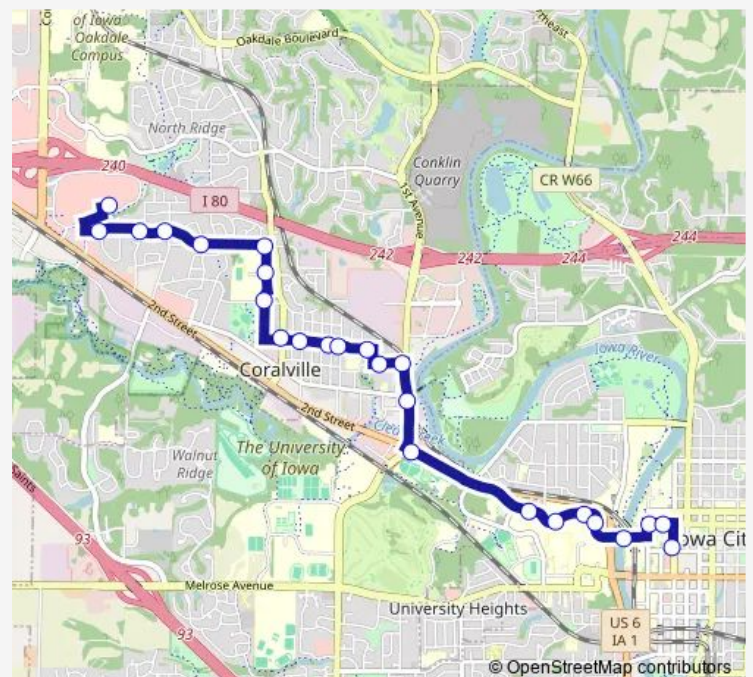

Thursday 05:47-17:47

Friday 05:47-17:47

Saturday —

Sunday —

Route info

Direction: Coral Ridge Mall

Stops: 25

Trip Duration: 0 hour 25 min

[Open route schedule](#)

Downtown Interchange

Hubbard Park

Newton Rd - UI Student Health

Newton Rd Ramp

Newton Rd - VA Hospital

Newton & Lincoln

Elliot St @ Carver Hawkeye Arena

1st Ave & Highway 6

1st Ave & 5th St

6th St & 1st Ave - Scotch Pine

6th St & 4th Ave

7th St & 4th Ave Place

7th St & 7th Ave

7th St & 10th Ave

12th Ave & 7th St

Saturday —

Sunday —

Route info

Direction: Downtown Interchange

Stops: 24

Trip Duration: 0 hour 27 min

23 Bus time schedules and route maps are available in an offline PDF at busmaps.com. Use the busmaps.com website to see live bus times, train schedule or subway schedule, and step-by-step directions for all public transit in Iowa City